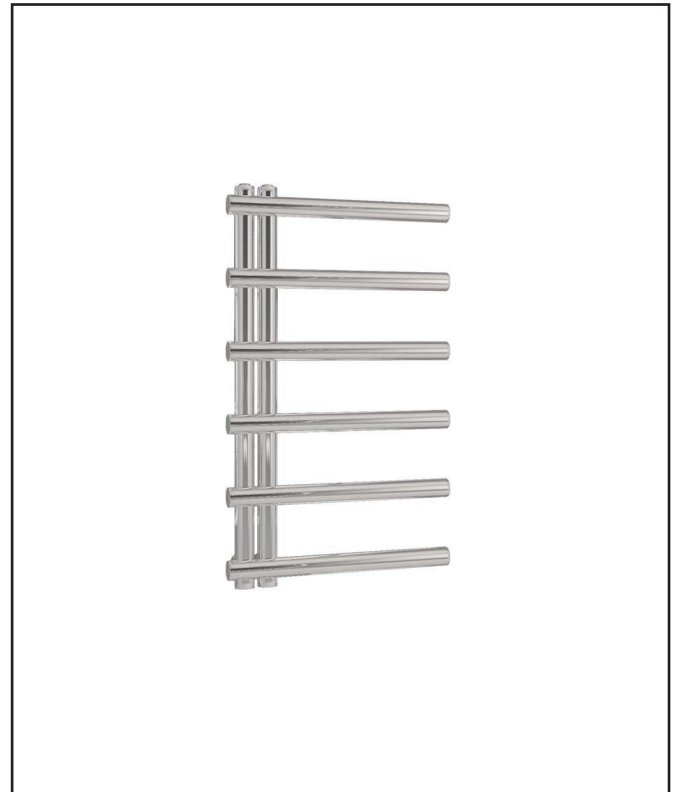

## Carlo Towel Radiator - 500 X 850

Product Code: CARL850-500-C

**SCUDO**  
BEAUTIFUL BATHROOMS

0330 124 7290

sales@scudo.co.uk - www.scudo.co.uk

Scudo is the trading name of Harrison Bathrooms Ltd. Whilst we endeavour to ensure that the product information is accurate we accept no liability for any information given. All images are for illustration purposes only. Product images and specification are subject to change. Measurement are in millimetres and are nominal.

Product Name	CARL850-500-C
Product Description	Carlo 850 x 500 Chrome
<b>Product Transportation</b>	
Barcode	5060964930596
Country of origin	TURK
Commodity code	7322190000
<b>Product Measurements</b>	
Product Weight (KG)	
Product Width (mm)	500
Product Height (mm)	850
Product Depth (mm)	61
Product Length (mm)	
<b>Primary Packed Measurements</b>	
Packaged Weight	8.5
Packed Length	870
Packed Width	460
Packed Height	830
<b>Packaging Weights</b>	
Card (kg)	
Paper (g)	
Wood (kg)	
Plastic (kg)	
Compliance DOP	HBDOCH118

<b>General Information</b>	
Construction Material	Steel
Installation type	Wall
Colour / Finish	Chrome
<b>Heating Attributes</b>	
Bar Arrangement	N/a
Number of Bars	6
Radiator Diameter (Ø)	61
RAL#	Chrome
Bar Diameter (Ø)	42
BTU @ 50°C	723
Thermal Output @ 50°C (WATT's)	212
Element installation compatible	No
Water Content Volume	5.6
Max Projection (mm)	127
Selected element must not exceed the maximum BTU / Watt out put of the product Seek advice from a competent installer	
<b>First Fix Dimensions</b>	
Pipe Centres C1 (mm)	50
Pipe Centres C2 (mm)	85