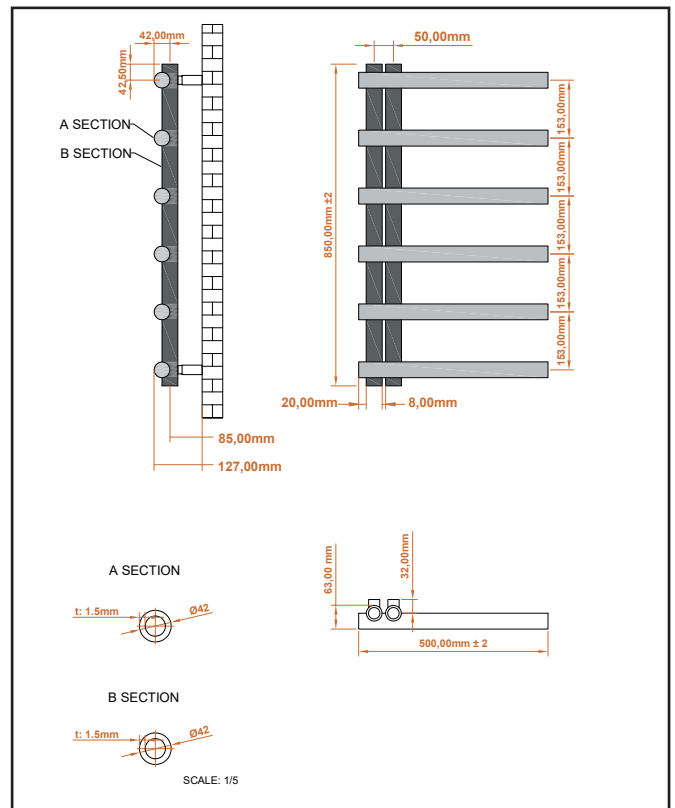

Product Name	CARL850-500-C
Product Description	Carlo 850 x 500 Chrome
<b>Product Transportation</b>	
Barcode	5060964930596
Country of origin	TURK
Commodity code	7322190000
<b>Product Measurements</b>	
Product Weight (KG)	
Product Width (mm)	500
Product Height (mm)	850
Product Depth (mm)	61
Product Length (mm)	
<b>Primary Packed Measurements</b>	
Packaged Weight	8.5
Packed Length	870
Packed Width	460
Packed Height	830
<b>Packaging Weights</b>	
Card (kg)	
Paper (g)	
Wood (kg)	
Plastic (kg)	
Compliance DOP	HBDOCH118

<b>General Information</b>	
Construction Material	Steel
Installation type	Wall
Colour / Finish	Chrome
<b>Heating Attributes</b>	
Bar Arrangement	N/a
Number of Bars	6
Radiator Diameter (Ø)	61
RAL#	Chrome
Bar Diameter (Ø)	42
BTU @ 50°C	723
Thermal Output @ 50°C (WATT's)	212
Element installation compatible	No
Water Content Volume	5.6
Max Projection (mm)	127
Selected element must not exceed the maximum BTU / Watt out put of the product Seek advice from a competent installer	
<b>First Fix Dimensions</b>	
Pipe Centres C1 (mm)	50
Pipe Centres C2 (mm)	85

**Dimensions**  
(measurements in mm)