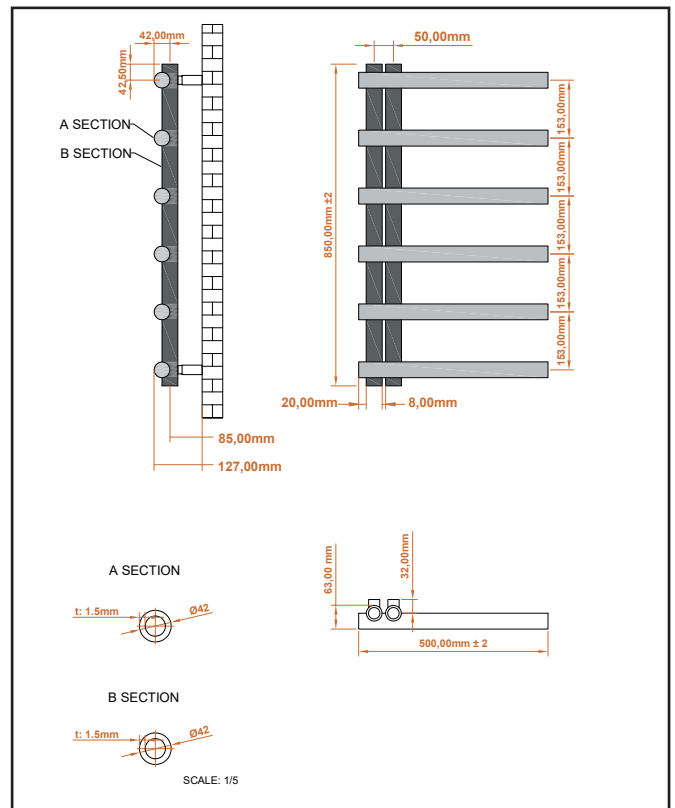

PRODUCT DATA SHEET

Carlo Towel Radiator - 500 X 850

Product Code: CARL850-500-W

SCUDO
BEAUTIFUL BATHROOMS

0330 124 7290

sales@scudo.co.uk - www.scudo.co.uk

Scudo is the trading name of Harrison Bathrooms Ltd. Whilst we endeavour to ensure that the product information is accurate we accept no liability for any information given. All images are for illustration purposes only. Product images and specification are subject to change. Measurement are in millimetres and are nominal.

Product Name	CARL850-500-W
Product Description	Carlo 850 x 500 White
Product Transportation	
Barcode	5060964930626
Country of origin	TURK
Commodity code	7322190000
Product Measurements	
Product Weight (KG)	
Product Width (mm)	500
Product Height (mm)	850
Product Depth (mm)	61
Product Length (mm)	
Primary Packed Measurements	
Packaged Weight	8.5
Packed Length	870
Packed Width	460
Packed Height	830
Packaging Weights	
Card (kg)	
Paper (g)	
Wood (kg)	
Plastic (kg)	
Compliance DOP	HBDOCH120

General Information	
Construction Material	Steel
Installation type	Wall
Colour / Finish	Textured White
Heating Attributes	
Bar Arrangement	N/a
Number of Bars	6
Radiator Diameter (Ø)	61
RAL#	9016
Bar Diameter (Ø)	42
BTU @ 50°C	1064
Thermal Output @ 50°C (WATT's)	312
Element installation compatible	No
Water Content Volume	5.6
Max Projection (mm)	127
Selected element must not exceed the maximum BTU / Watt out put of the product Seek advice from a competent installer	
First Fix Dimensions	
Pipe Centres C1 (mm)	50
Pipe Centres C2 (mm)	85

Dimensions
(measurements in mm)