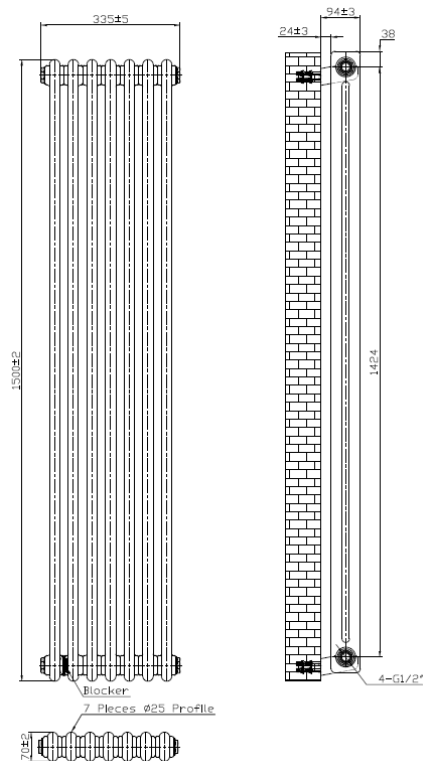

## 2 Column Vertical Designer Radiator

Product Code: COL-2-150-34-W

**SCUDO**  
BEAUTIFUL BATHROOMS

0330 124 7290

sales@scudo.co.uk www.scudo.co.uk

Scudo is the trading name of Harrison Bathrooms Ltd. Whilst we endeavor to ensure that the product information is accurate, we accept no liability for any information given. All images are for illustration purposes only. Product images and specification are subject to change. Measurements are in millimeters and are nominal.

Product Name	COL-2-150-34-W
Product Description	2 Column Vertical Designer Radiator - 1500 X 335
<b>Product Transportation</b>	
Barcode	5060766129860
Country of origin	China
Commodity code	7322190000
<b>Product Measurements</b>	
Product Weight (KG)	17.15
Product Width (mm)	335
Product Height (mm)	1500
Product Depth (mm)	70
<b>Primary Packed Measurements</b>	
Packaged Weight	18.83
Packed Length	110
Packed Width	400
Packed Height	1580

<b>General Information</b>	
Construction Material	Mild Steel
Installation type	Wall Mounted
Colour / Finish	White
<b>Heating Attributes</b>	
Bar Arrangement	7
Number of Bars	14
Radiator Diameter (Ø)	70
RAL Finish	9016
Bar Diameter (Ø)	25
BTU @ 50°C	2973
Watt's @ 50 BTU	872
BTU @ 30°C	1635
Watt's @ 30 BTU	479
Element installation compatible	No
Water Content Volume	N/A
Max Projection (mm)	94
Selected element must not exceed the maximum BTU / Watt output of the product Seek advice from a competent installer	
<b>First Fix Dimensions</b>	
Pipe Centers C1 (mm)	415
Pipe Centers C2 (mm)	59

**Dimensions**  
(Measurements in mm)