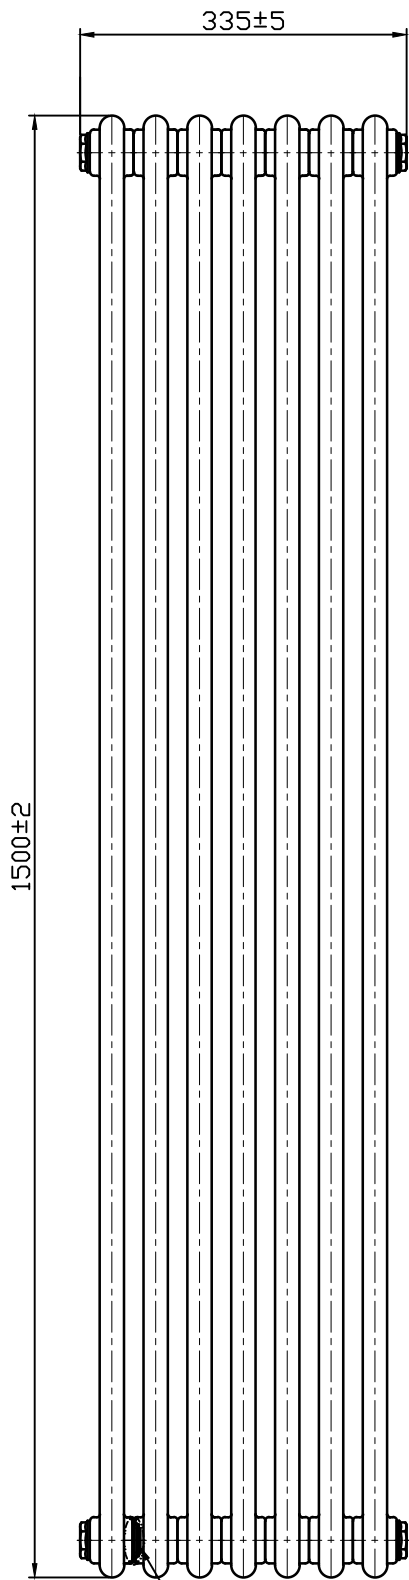

Unit: mm

Blocker

7 Pieces Ø25 Profile