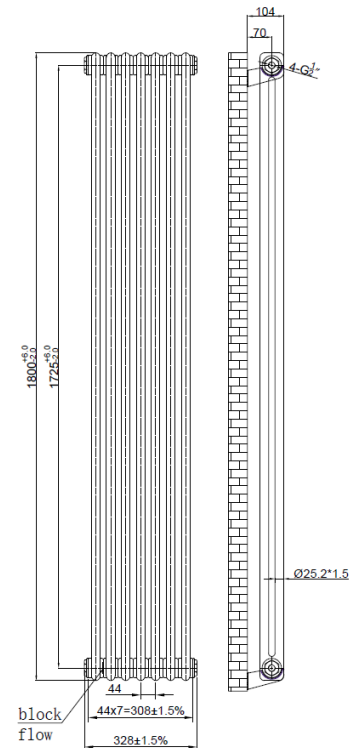

PRODUCT DATA SHEET

2 Column Vertical Designer Radiator

Product Code: COL-2-180-32-RM

SCUDO
BEAUTIFUL BATHROOMS

0330 124 7290

sales@scudo.co.uk www.scudo.co.uk

Scudo is the trading name of Harrison Bathrooms Ltd. Whilst we endeavor to ensure that the product information is accurate, we accept no liability for any information given. All images are for illustration purposes only. Product images and specification are subject to change. Measurements are in millimeters and are nominal.

Product Name	COL-2-180-32-RM
Product Description	2 Column Vertical Designer Radiator - 1800 X 328
Product Transportation	
Barcode	5060766129273
Country of origin	China
Commodity code	7322190000
Product Measurements	
Product Weight (KG)	20.2
Product Width (mm)	322
Product Height (mm)	1800
Product Depth (mm)	70
Primary Packed Measurements	
Packaged Weight	21.9
Packed Length	110
Packed Width	685
Packed Height	1850

General Information	
Construction Material	Steel
Installation type	Wall Mounted
Colour / Finish	Raw metal
Heating Attributes	
Bar Arrangement	7
Number of Bars	14
Radiator Diameter (Ø)	68
RAL Finish	N/A
Bar Diameter (Ø)	25.2 * 1.5
BTU @ 50°C	3562
Watt's @ 50 BTU	1045
BTU @ 30°C	1959
Watt's @ 30 BTU	574
Element installation compatible	No
Water Content Volume	N/A
Max Projection (mm)	104
Selected element must not exceed the maximum BTU / Watt output of the product Seek advice from a competent installer	
First Fix Dimensions	
Pipe Centers C1 (mm)	408
Pipe Centers C2 (mm)	70