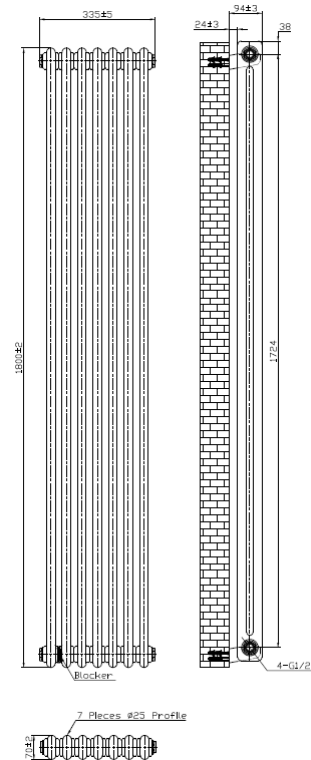

## 2 Column Vertical Designer Radiator

Product Code: COL-2-180-34-A

**SCUDO**  
BEAUTIFUL BATHROOMS

0330 124 7290

sales@scudo.co.uk www.scudo.co.uk

Scudo is the trading name of Harrison Bathrooms Ltd. Whilst we endeavor to ensure that the product information is accurate, we accept no liability for any information given. All images are for illustration purposes only. Product images and specification are subject to change. Measurements are in millimeters and are nominal.

Product Name	COL-2-180-34-A
Product Description	2 Column Vertical Designer Radiator - 1800 X 335
Product Transportation	
Barcode	5060766129754
Country of origin	China
Commodity code	7322190000
Product Measurements	
Product Weight (KG)	18.9
Product Width (mm)	335
Product Height (mm)	1800
Product Depth (mm)	70
Primary Packed Measurements	
Packaged Weight	21.25
Packed Length	110
Packed Width	400
Packed Height	1880

General Information	
Construction Material	Mild Steel
Installation type	Wall Mounted
Colour / Finish	Anthracite
Heating Attributes	
Bar Arrangement	7
Number of Bars	14
Radiator Diameter (Ø)	70
RAL Finish	7016
Bar Diameter (Ø)	25
BTU @ 50°C	3562
Watt's @ 50 BTU	1045
BTU @ 30°C	1959
Watt's @ 30 BTU	574
Element installation compatible	No
Water Content Volume	N/A
Max Projection (mm)	94
Selected element must not exceed the maximum BTU / Watt output of the product Seek advice from a competent installer	
First Fix Dimensions	
Pipe Centers C1 (mm)	415
Pipe Centers C2 (mm)	59