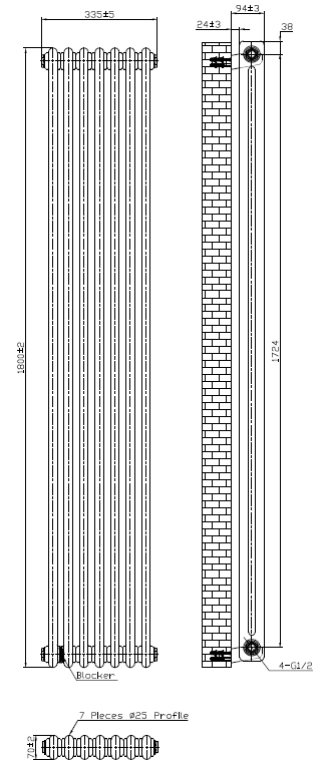

## 2 Column Vertical Designer Radiator

Product Code: COL-2-180-34-W

**SCUDO**  
BEAUTIFUL BATHROOMS

0330 124 7290

sales@scudo.co.uk www.scudo.co.uk

Scudo is the trading name of Harrison Bathrooms Ltd. Whilst we endeavor to ensure that the product information is accurate, we accept no liability for any information given. All images are for illustration purposes only. Product images and specification are subject to change. Measurements are in millimeters and are nominal.

Product Name	COL-2-180-34-W
Product Description	2 Column Vertical Designer Radiator - 1800 X 335
<b>Product Transportation</b>	
Barcode	5060766129891
Country of origin	China
Commodity code	7322190000
<b>Product Measurements</b>	
Product Weight (KG)	18.9
Product Width (mm)	335
Product Height (mm)	1800
Product Depth (mm)	70
<b>Primary Packed Measurements</b>	
Packaged Weight	21.25
Packed Length	110
Packed Width	400
Packed Height	1880

<b>General Information</b>	
Construction Material	Mild Steel
Installation type	Wall Mounted
Colour / Finish	White
<b>Heating Attributes</b>	
Bar Arrangement	7
Number of Bars	14
Radiator Diameter (Ø)	70
RAL Finish	9016
Bar Diameter (Ø)	25
BTU @ 50°C	3562
Watt's @ 50 BTU	1045
BTU @ 30°C	1959
Watt's @ 30 BTU	574
Element installation compatible	No
Water Content Volume	N/A
Max Projection (mm)	94
Selected element must not exceed the maximum BTU / Watt output of the product Seek advice from a competent installer	
<b>First Fix Dimensions</b>	
Pipe Centers C1 (mm)	415
Pipe Centers C2 (mm)	59

**Dimensions**  
(Measurements in mm)