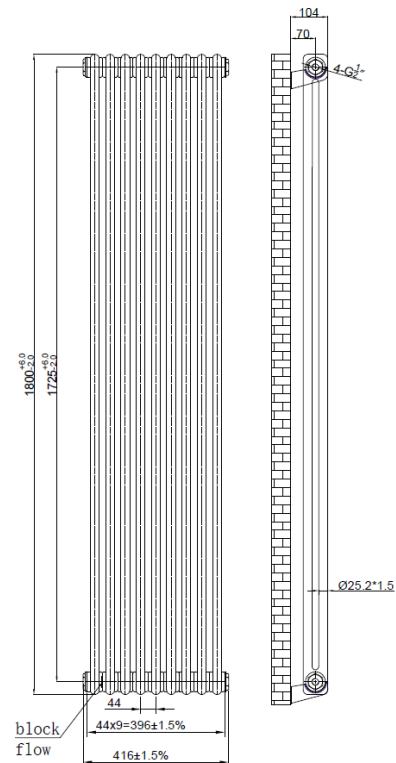

PRODUCT DATA SHEET

2 Column Vertical Designer Radiator

Product Code: COL-2-180-41-RM

SCUDO
BEAUTIFUL BATHROOMS

0330 124 7290

sales@scudo.co.uk www.scudo.co.uk

Scudo is the trading name of Harrison Bathrooms Ltd. Whilst we endeavor to ensure that the product information is accurate, we accept no liability for any information given. All images are for illustration purposes only. Product images and specification are subject to change. Measurements are in millimeters and are nominal.

Product Name	COL-2-180-41-RM
Product Description	2 Column Vertical Designer Radiator - 1800 X 416
Product Transportation	
Barcode	5060766129280
Country of origin	China
Commodity code	7322190000
Product Measurements	
Product Weight (KG)	25.9
Product Width (mm)	414
Product Height (mm)	1800
Product Depth (mm)	70
Primary Packed Measurements	
Packaged Weight	28.2
Packed Length	110
Packed Width	860
Packed Height	1850

General Information	
Construction Material	Steel
Installation type	Wall Mounted
Colour / Finish	Raw Metal
Heating Attributes	
Bar Arrangement	9
Number of Bars	18
Radiator Diameter (Ø)	68
RAL Finish	N/A
Bar Diameter (Ø)	25.2 * 1.5
BTU @ 50°C	4579
Watt's @ 50 BTU	1343
BTU @ 30°C	2518
Watt's @ 30 BTU	738
Element installation compatible	No
Water Content Volume	N/A
Max Projection (mm)	104
Selected element must not exceed the maximum BTU / Watt output of the product Seek advice from a competent installer	
First Fix Dimensions	
Pipe Centers C1 (mm)	496
Pipe Centers C2 (mm)	70