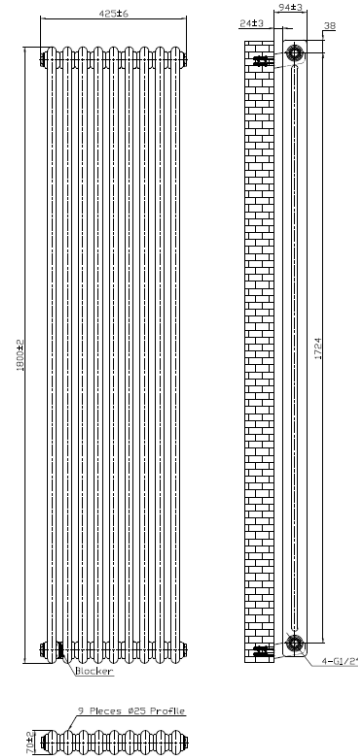

PRODUCT DATA SHEET

2 Column Vertical Designer Radiator

Product Code: COL-2-180-43-A

SCUDO
BEAUTIFUL BATHROOMS

0330 124 7290

sales@scudo.co.uk www.scudo.co.uk

Scudo is the trading name of Harrison Bathrooms Ltd. Whilst we endeavor to ensure that the product information is accurate, we accept no liability for any information given. All images are for illustration purposes only. Product images and specification are subject to change. Measurements are in millimeters and are nominal.

Product Name	COL-2-180-43-A
Product Description	2 Column Vertical Designer Radiator - 1800 X 425
Product Transportation	
Barcode	5060766129761
Country of origin	China
Commodity code	7322190000
Product Measurements	
Product Weight (KG)	24.3
Product Width (mm)	425
Product Height (mm)	1800
Product Depth (mm)	70
Primary Packed Measurements	
Packaged Weight	27.31
Packed Length	110
Packed Width	490
Packed Height	1880

General Information	
Construction Material	Mild Steel
Installation type	Wall Mounted
Colour / Finish	Anthracite
Heating Attributes	
Bar Arrangement	9
Number of Bars	18
Radiator Diameter (Ø)	70
RAL Finish	7016
Bar Diameter (Ø)	25
BTU @ 50°C	4579
Watt's @ 50 BTU	1343
BTU @ 30°C	2518
Watt's @ 30 BTU	738
Element installation compatible	No
Water Content Volume	N/A
Max Projection (mm)	94
Selected element must not exceed the maximum BTU / Watt output of the product Seek advice from a competent installer	
First Fix Dimensions	
Pipe Centers C1 (mm)	505
Pipe Centers C2 (mm)	59