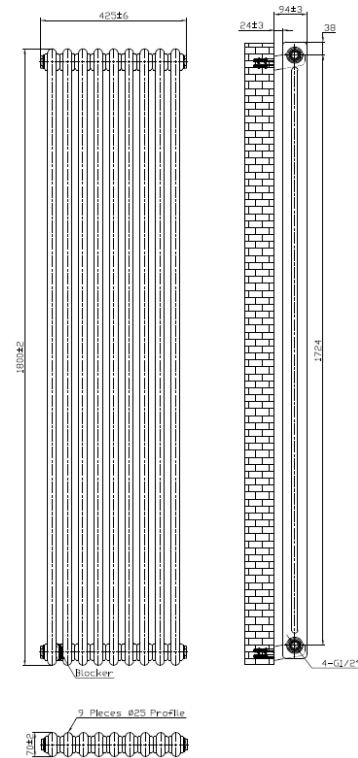

PRODUCT DATA SHEET

2 Column Vertical Designer Radiator

Product Code: COL-2-180-43-W

SCUDO
BEAUTIFUL BATHROOMS

0330 124 7290

sales@scudo.co.uk www.scudo.co.uk

Scudo is the trading name of Harrison Bathrooms Ltd. Whilst we endeavor to ensure that the product information is accurate, we accept no liability for any information given. All images are for illustration purposes only. Product images and specification are subject to change. Measurements are in millimeters and are nominal.

Product Name	COL-2-180-43-W
Product Description	2 Column Vertical Designer Radiator - 1800 X 425
Product Transportation	
Barcode	5060766129907
Country of origin	China
Commodity code	7322190000
Product Measurements	
Product Weight (KG)	24.3
Product Width (mm)	425
Product Height (mm)	1800
Product Depth (mm)	70
Primary Packed Measurements	
Packaged Weight	27.31
Packed Length	110
Packed Width	490
Packed Height	1880

General Information	
Construction Material	Mild Steel
Installation type	Wall Mounted
Colour / Finish	White
Heating Attributes	
Bar Arrangement	9
Number of Bars	18
Radiator Diameter (Ø)	70
RAL Finish	9016
Bar Diameter (Ø)	25
BTU @ 50°C	4579
Watt's @ 50 BTU	1343
BTU @ 30°C	2518
Watt's @ 30 BTU	738
Element installation compatible	No
Water Content Volume	N/A
Max Projection (mm)	94
Selected element must not exceed the maximum BTU / Watt output of the product Seek advice from a competent installer	
First Fix Dimensions	
Pipe Centers C1 (mm)	505
Pipe Centers C2 (mm)	59