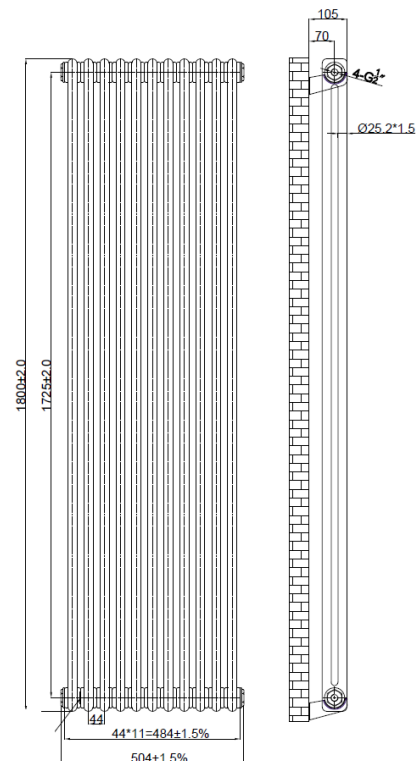

PRODUCT DATA SHEET

2 Column Vertical Designer Radiator

Product Code: COL-2-180-50-RM

SCUDO
BEAUTIFUL BATHROOMS

0330 124 7290

sales@scudo.co.uk www.scudo.co.uk

Scudo is the trading name of Harrison Bathrooms Ltd. Whilst we endeavor to ensure that the product information is accurate, we accept no liability for any information given. All images are for illustration purposes only. Product images and specification are subject to change. Measurements are in millimeters and are nominal.

Product Name	COL-2-180-50-RM
Product Description	2 Column Vertical Designer Radiator - 1800 X 504
Product Transportation	
Barcode	5060766129297
Country of origin	China
Commodity code	7322190000
Product Measurements	
Product Weight (KG)	31.6
Product Width (mm)	506
Product Height (mm)	1800
Product Depth (mm)	70
Primary Packed Measurements	
Packaged Weight	34.4
Packed Length	140
Packed Width	580
Packed Height	1850

General Information	
Construction Material	Steel
Installation type	Wall Mounted
Colour / Finish	Raw Metal
Heating Attributes	
Bar Arrangement	11
Number of Bars	22
Radiator Diameter (Ø)	68
RAL Finish	N/A
Bar Diameter (Ø)	25.2 * 1.5
BTU @ 50°C	5438
Watt's @ 50 BTU	1595
BTU @ 30°C	2991
Watt's @ 30 BTU	877
Element installation compatible	No
Water Content Volume	N/A
Max Projection (mm)	105
Selected element must not exceed the maximum BTU / Watt output of the product Seek advice from a competent installer	
First Fix Dimensions	
Pipe Centers C1 (mm)	584
Pipe Centers C2 (mm)	70