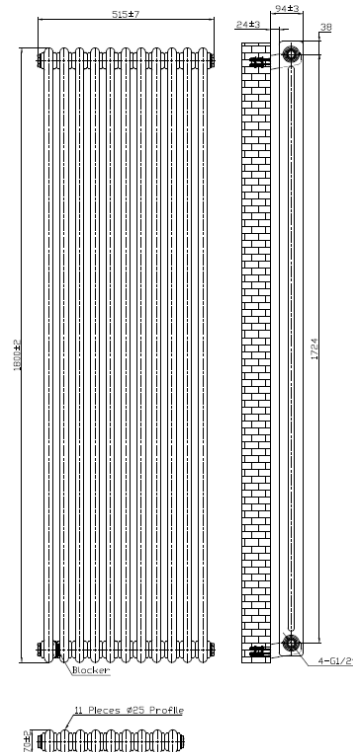

PRODUCT DATA SHEET

2 Column Vertical Designer Radiator

Product Code: COL-2-180-52-A

SCUDO
BEAUTIFUL BATHROOMS

0330 124 7290

sales@scudo.co.uk www.scudo.co.uk

Scudo is the trading name of Harrison Bathrooms Ltd. Whilst we endeavor to ensure that the product information is accurate, we accept no liability for any information given. All images are for illustration purposes only. Product images and specification are subject to change. Measurements are in millimeters and are nominal.

Product Name	COL-2-180-52-A
Product Description	2 Column Vertical Designer Radiator - 1800 X 515
Product Transportation	
Barcode	5060766129778
Country of origin	China
Commodity code	7322190000
Product Measurements	
Product Weight (KG)	29.7
Product Width (mm)	515
Product Height (mm)	1800
Product Depth (mm)	70
Primary Packed Measurements	
Packaged Weight	33.38
Packed Length	110
Packed Width	580
Packed Height	1880

General Information	
Construction Material	Mild Steel
Installation type	Wall Mounted
Colour / Finish	Anthracite
Heating Attributes	
Bar Arrangement	11
Number of Bars	22
Radiator Diameter (Ø)	70
RAL Finish	7016
Bar Diameter (Ø)	25
BTU @ 50°C	5599
Watt's @ 50 BTU	1642
BTU @ 30°C	3079
Watt's @ 30 BTU	903
Element installation compatible	No
Water Content Volume	N/A
Max Projection (mm)	94
Selected element must not exceed the maximum BTU / Watt output of the product Seek advice from a competent installer	
First Fix Dimensions	
Pipe Centers C1 (mm)	595
Pipe Centers C2 (mm)	59