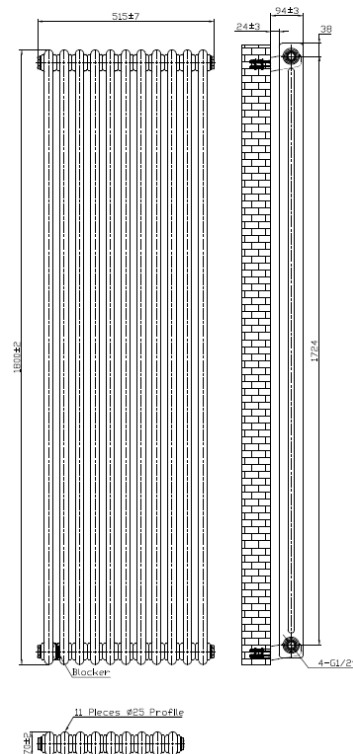

PRODUCT DATA SHEET

2 Column Vertical Designer Radiator

Product Code: COL-2-180-52-W

SCUDO
BEAUTIFUL BATHROOMS

0330 124 7290

sales@scudo.co.uk www.scudo.co.uk

Scudo is the trading name of Harrison Bathrooms Ltd. Whilst we endeavor to ensure that the product information is accurate, we accept no liability for any information given. All images are for illustration purposes only. Product images and specification are subject to change. Measurements are in millimeters and are nominal.

Product Name	COL-2-180-52-W
Product Description	2 Column Vertical Designer Radiator - 1800 X 515
Product Transportation	
Barcode	5060766129914
Country of origin	China
Commodity code	7322190000
Product Measurements	
Product Weight (KG)	29.7
Product Width (mm)	515
Product Height (mm)	1800
Product Depth (mm)	70
Primary Packed Measurements	
Packaged Weight	33.38
Packed Length	110
Packed Width	580
Packed Height	1880

General Information	
Construction Material	Mild Steel
Installation type	Wall Mounted
Colour / Finish	White
Heating Attributes	
Bar Arrangement	11
Number of Bars	22
Radiator Diameter (Ø)	70
RAL Finish	9016
Bar Diameter (Ø)	25
BTU @ 50°C	5599
Watt's @ 50 BTU	1642
BTU @ 30°C	3079
Watt's @ 30 BTU	903
Element installation compatible	No
Water Content Volume	N/A
Max Projection (mm)	94
Selected element must not exceed the maximum BTU / Watt output of the product Seek advice from a competent installer	
First Fix Dimensions	
Pipe Centers C1 (mm)	595
Pipe Centers C2 (mm)	59