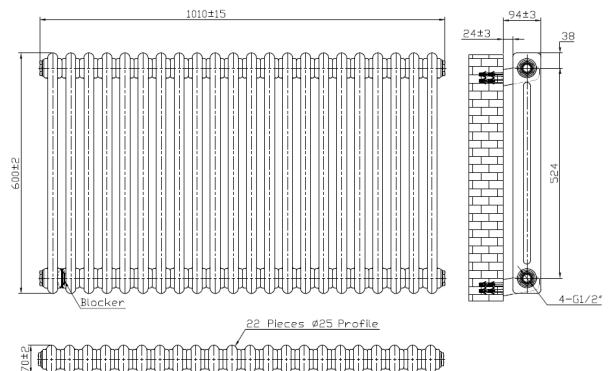

PRODUCT DATA SHEET

2 Column Horizontal Designer Radiator

Product Code: COL-2-60-101-A

SCUDO
BEAUTIFUL BATHROOMS

0330 124 7290

sales@scudo.co.uk www.scudo.co.uk

Scudo is the trading name of Harrison Bathrooms Ltd. Whilst we endeavor to ensure that the product information is accurate, we accept no liability for any information given. All images are for illustration purposes only. Product images and specification are subject to change. Measurements are in millimeters and are nominal.

Product Name	COL-2-60-101-A
Product Description	2 Column Horizontal Designer Radiator - 600 X 1010
Product Transportation	
Barcode	5060766129730
Country of origin	China
Commodity code	7322190000
Product Measurements	
Product Weight (KG)	22.2
Product Width (mm)	1010
Product Height (mm)	600
Product Depth (mm)	70
Primary Packed Measurements	
Packaged Weight	24.61
Packed Length	110
Packed Width	1070
Packed Height	680

General Information	
Construction Material	Mild Steel
Installation type	Wall Mounted
Colour / Finish	Anthracite
Heating Attributes	
Bar Arrangement	22
Number of Bars	44
Radiator Diameter (Ø)	70
RAL Finish	7016
Bar Diameter (Ø)	25
BTU @ 50°C	3784
Watt's @ 50 BTU	1110
BTU @ 30°C	2081
Watt's @ 30 BTU	610
Element installation compatible	No
Water Content Volume	N/A
Max Projection (mm)	94
Selected element must not exceed the maximum BTU / Watt output of the product Seek advice from a competent installer	
First Fix Dimensions	
Pipe Centers C1 (mm)	1090
Pipe Centers C2 (mm)	59