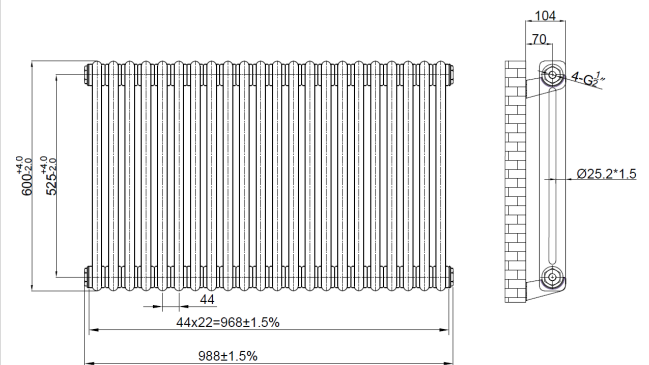

## 2 Column Horizontal Designer Radiator

Product Code: COL-2-60-101-RM

**SCUDO**  
BEAUTIFUL BATHROOMS

0330 124 7290

sales@scudo.co.uk www.scudo.co.uk

Scudo is the trading name of Harrison Bathrooms Ltd. Whilst we endeavor to ensure that the product information is accurate, we accept no liability for any information given. All images are for illustration purposes only. Product images and specification are subject to change. Measurements are in millimeters and are nominal.

Product Name	COL-2-60-101-RM
Product Description	2 Column Horizontal Designer Radiator - 600 X 1010
<b>Product Transportation</b>	
Barcode	5060766129266
Country of origin	China
Commodity code	7322190000
<b>Product Measurements</b>	
Product Weight (KG)	26
Product Width (mm)	988
Product Height (mm)	600
Product Depth (mm)	69
<b>Primary Packed Measurements</b>	
Packaged Weight	28
Packed Length	110
Packed Width	1050
Packed Height	650

<b>General Information</b>	
Construction Material	Steel
Installation type	Wall Mounted
Colour / Finish	Raw Metal
<b>Heating Attributes</b>	
Bar Arrangement	22
Number of Bars	44
Radiator Diameter (Ø)	69
RAL Finish	N/A
Bar Diameter (Ø)	25.2 * 1.5
BTU @ 50°C	3784
Watt's @ 50 BTU	1110
BTU @ 30°C	2081
Watt's @ 30 BTU	610
Element installation compatible	No
Water Content Volume	N/A
Max Projection (mm)	104
Selected element must not exceed the maximum BTU / Watt output of the product Seek advice from a competent installer	
<b>First Fix Dimensions</b>	
Pipe Centers C1 (mm)	1068
Pipe Centers C2 (mm)	70

### Dimensions

(Measurements in mm)