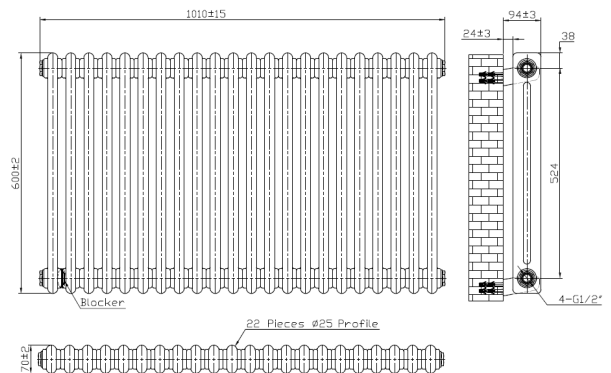

PRODUCT DATA SHEET

2 Column Horizontal Designer Radiator

Product Code: COL-2-60-101-W

SCUDO
BEAUTIFUL BATHROOMS

0330 124 7290

sales@scudo.co.uk www.scudo.co.uk

Scudo is the trading name of Harrison Bathrooms Ltd. Whilst we endeavor to ensure that the product information is accurate, we accept no liability for any information given. All images are for illustration purposes only. Product images and specification are subject to change. Measurements are in millimeters and are nominal.

Product Name	COL-2-60-101-W
Product Description	2 Column Horizontal Designer Radiator - 600 X 1010
Product Transportation	
Barcode	5060766129846
Country of origin	China
Commodity code	7322190000
Product Measurements	
Product Weight (KG)	22.2
Product Width (mm)	1010
Product Height (mm)	600
Product Depth (mm)	70
Primary Packed Measurements	
Packaged Weight	24.61
Packed Length	110
Packed Width	1070
Packed Height	680

General Information	
Construction Material	Mild Steel
Installation type	Wall Mounted
Colour / Finish	White
Heating Attributes	
Bar Arrangement	22
Number of Bars	44
Radiator Diameter (Ø)	70
RAL Finish	9016
Bar Diameter (Ø)	25
BTU @ 50°C	3784
Watt's @ 50 BTU	1110
BTU @ 30°C	2081
Watt's @ 30 BTU	610
Element installation compatible	No
Water Content Volume	N/A
Max Projection (mm)	94
Selected element must not exceed the maximum BTU / Watt output of the product Seek advice from a competent installer	
First Fix Dimensions	
Pipe Centers C1 (mm)	1090
Pipe Centers C2 (mm)	59