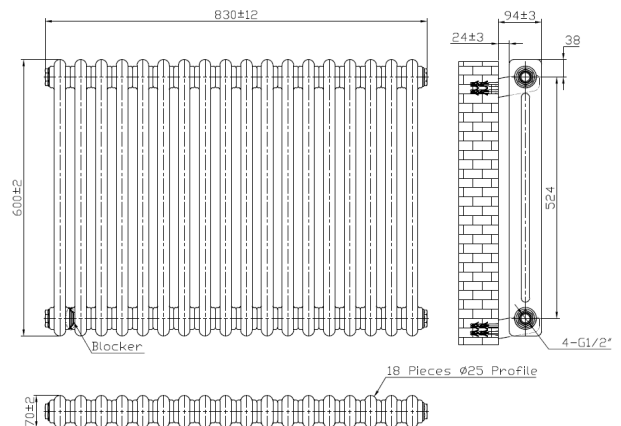

PRODUCT DATA SHEET

2 Column Horizontal Designer Radiator

Product Code: COL-2-60-83-A

SCUDO
BEAUTIFUL BATHROOMS

0330 124 7290

sales@scudo.co.uk www.scudo.co.uk

Scudo is the trading name of Harrison Bathrooms Ltd. Whilst we endeavor to ensure that the product information is accurate, we accept no liability for any information given. All images are for illustration purposes only. Product images and specification are subject to change. Measurements are in millimeters and are nominal.

Product Name	COL-2-60-83-A
Product Description	2 Column Horizontal Designer Radiator - 600 X 830
Product Transportation	
Barcode	5060766129723
Country of origin	China
Commodity code	7322190000
Product Measurements	
Product Weight (KG)	18.16
Product Width (mm)	830
Product Height (mm)	600
Product Depth (mm)	70
Primary Packed Measurements	
Packaged Weight	20.13
Packed Length	110
Packed Width	680
Packed Height	890

General Information	
Construction Material	Mild Steel
Installation type	Wall Mounted
Colour / Finish	Anthracite
Heating Attributes	
Bar Arrangement	18
Number of Bars	36
Radiator Diameter (Ø)	70
RAL Finish	7016
Bar Diameter (Ø)	25
BTU @ 50°C	3101
Watt's @ 50 BTU	909
BTU @ 30°C	1706
Watt's @ 30 BTU	500
Element installation compatible	No
Water Content Volume	N/A
Max Projection (mm)	94
Selected element must not exceed the maximum BTU / Watt output of the product Seek advice from a competent installer	
First Fix Dimensions	
Pipe Centers C1 (mm)	910
Pipe Centers C2 (mm)	59