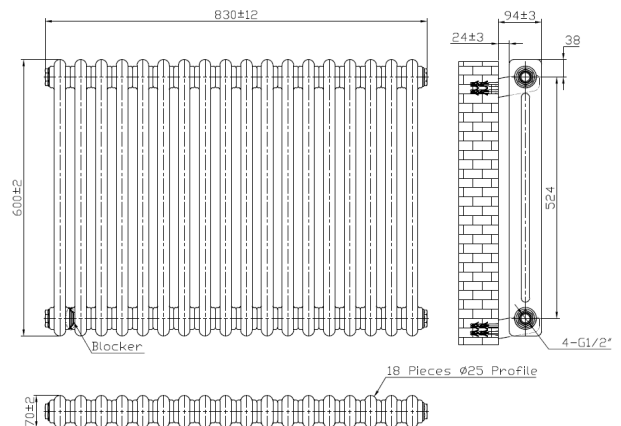

PRODUCT DATA SHEET

2 Column Horizontal Designer Radiator

Product Code: COL-2-60-83-W

SCUDO
BEAUTIFUL BATHROOMS

0330 124 7290

sales@scudo.co.uk www.scudo.co.uk

Scudo is the trading name of Harrison Bathrooms Ltd. Whilst we endeavor to ensure that the product information is accurate, we accept no liability for any information given. All images are for illustration purposes only. Product images and specification are subject to change. Measurements are in millimeters and are nominal.

Product Name	COL-2-60-83-W
Product Description	2 Column Horizontal Designer Radiator - 600 X 830
Product Transportation	
Barcode	5060766129839
Country of origin	China
Commodity code	7322190000
Product Measurements	
Product Weight (KG)	18.16
Product Width (mm)	830
Product Height (mm)	600
Product Depth (mm)	70
Primary Packed Measurements	
Packaged Weight	20.13
Packed Length	110
Packed Width	680
Packed Height	890

General Information	
Construction Material	Mild Steel
Installation type	Wall Mounted
Colour / Finish	White
Heating Attributes	
Bar Arrangement	18
Number of Bars	36
Radiator Diameter (Ø)	70
RAL Finish	9016
Bar Diameter (Ø)	25
BTU @ 50°C	3101
Watt's @ 50 BTU	909
BTU @ 30°C	1706
Watt's @ 30 BTU	500
Element installation compatible	No
Water Content Volume	N/A
Max Projection (mm)	94
Selected element must not exceed the maximum BTU / Watt output of the product Seek advice from a competent installer	
First Fix Dimensions	
Pipe Centers C1 (mm)	910
Pipe Centers C2 (mm)	59