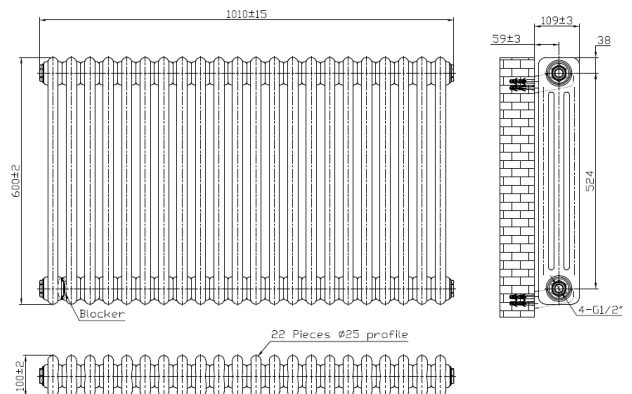

PRODUCT DATA SHEET

3 Column Horizontal Designer Radiator

Product Code: COL-3-60-101-A

SCUDO
BEAUTIFUL BATHROOMS

0330 124 7290

sales@scudo.co.uk www.scudo.co.uk

Scudo is the trading name of Harrison Bathrooms Ltd. Whilst we endeavor to ensure that the product information is accurate, we accept no liability for any information given. All images are for illustration purposes only. Product images and specification are subject to change. Measurements are in millimeters and are nominal.

Product Name	COL-3-60-101-A
Product Description	3 Column Horizontal Designer Radiator - 600 X 1010
Product Transportation	
Barcode	5060766129808
Country of origin	China
Commodity code	7322190000
Product Measurements	
Product Weight (KG)	31.05
Product Width (mm)	1010
Product Height (mm)	600
Product Depth (mm)	100
Primary Packed Measurements	
Packaged Weight	33.52
Packed Length	145
Packed Width	680
Packed Height	1070

General Information	
Construction Material	Mild Steel
Installation type	Wall Mounted
Colour / Finish	Anthracite
Heating Attributes	
Bar Arrangement	22
Number of Bars	66
Radiator Diameter (Ø)	100
RAL Finish	7016
Bar Diameter (Ø)	25
BTU @ 50°C	5591
Watt's @ 50 BTU	1640
BTU @ 30°C	3075
Watt's @ 30 BTU	902
Element installation compatible	No
Water Content Volume	N/A
Max Projection (mm)	109
Selected element must not exceed the maximum BTU / Watt output of the product Seek advice from a competent installer	
First Fix Dimensions	
Pipe Centers C1 (mm)	1090
Pipe Centers C2 (mm)	59