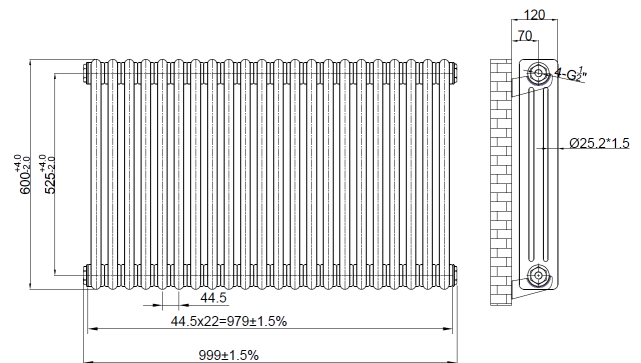

PRODUCT DATA SHEET

3 Column Horizontal Designer Radiator

Product Code: COL-3-60-101-RM

SCUDO
BEAUTIFUL BATHROOMS

0330 124 7290

sales@scudo.co.uk www.scudo.co.uk

Scudo is the trading name of Harrison Bathrooms Ltd. Whilst we endeavor to ensure that the product information is accurate, we accept no liability for any information given. All images are for illustration purposes only. Product images and specification are subject to change. Measurements are in millimeters and are nominal.

Product Name	COL-3-60-101-RM
Product Description	3 Column Horizontal Designer Radiator - 600 X 1010
Product Transportation	
Barcode	5060766129327
Country of origin	China
Commodity code	7322190000
Product Measurements	
Product Weight (KG)	39.3
Product Width (mm)	999
Product Height (mm)	600
Product Depth (mm)	100
Primary Packed Measurements	
Packaged Weight	41.4
Packed Length	140
Packed Width	1230
Packed Height	650

General Information	
Construction Material	Steel
Installation type	Wall Mounted
Colour / Finish	Raw Metal
Heating Attributes	
Bar Arrangement	22
Number of Bars	66
Radiator Diameter (Ø)	100
RAL Finish	N/A
Bar Diameter (Ø)	25.1 * 1
BTU @ 50°C	5591
Watt's @ 50 BTU	1640
BTU @ 30°C	3075
Watt's @ 30 BTU	902
Element installation compatible	No
Water Content Volume	N/A
Max Projection (mm)	120
Selected element must not exceed the maximum BTU / Watt output of the product Seek advice from a competent installer	
First Fix Dimensions	
Pipe Centers C1 (mm)	1079
Pipe Centers C2 (mm)	70