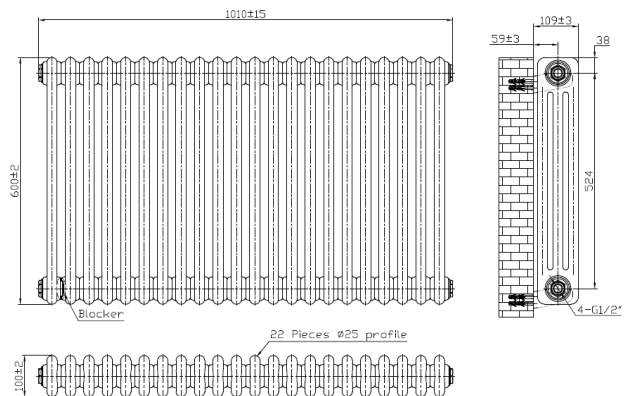

PRODUCT DATA SHEET

3 Column Horizontal Designer Radiator

Product Code: COL-3-60-101-W

SCUDO
BEAUTIFUL BATHROOMS

0330 124 7290

sales@scudo.co.uk www.scudo.co.uk

Scudo is the trading name of Harrison Bathrooms Ltd. Whilst we endeavor to ensure that the product information is accurate, we accept no liability for any information given. All images are for illustration purposes only. Product images and specification are subject to change. Measurements are in millimeters and are nominal.

Product Name	COL-3-60-101-W
Product Description	3 Column Horizontal Designer Radiator - 600 X 1010
Product Transportation	
Barcode	5060766129945
Country of origin	China
Commodity code	7322190000
Product Measurements	
Product Weight (KG)	31.05
Product Width (mm)	1010
Product Height (mm)	600
Product Depth (mm)	100
Primary Packed Measurements	
Packaged Weight	33.52
Packed Length	145
Packed Width	680
Packed Height	1070

General Information	
Construction Material	Mild Steel
Installation type	Wall Mounted
Colour / Finish	White
Heating Attributes	
Bar Arrangement	22
Number of Bars	66
Radiator Diameter (Ø)	100
RAL Finish	9016
Bar Diameter (Ø)	25
BTU @ 50°C	5591
Watt's @ 50 BTU	1640
BTU @ 30°C	3075
Watt's @ 30 BTU	902
Element installation compatible	No
Water Content Volume	N/A
Max Projection (mm)	109
Selected element must not exceed the maximum BTU / Watt output of the product Seek advice from a competent installer	
First Fix Dimensions	
Pipe Centers C1 (mm)	1090
Pipe Centers C2 (mm)	59