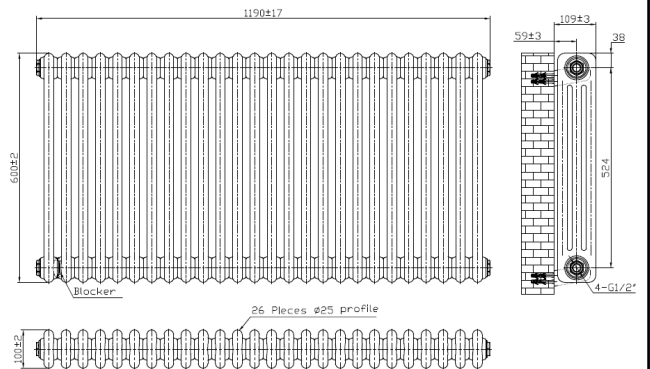

## 3 Column Horizontal Designer Radiator

Product Code: COL-3-60-120-A

**SCUDO**  
BEAUTIFUL BATHROOMS

0330 124 7290

sales@scudo.co.uk www.scudo.co.uk

Scudo is the trading name of Harrison Bathrooms Ltd. Whilst we endeavor to ensure that the product information is accurate, we accept no liability for any information given. All images are for illustration purposes only. Product images and specification are subject to change. Measurements are in millimeters and are nominal.

Product Name	COL-3-60-120-A
Product Description	3 Column Horizontal Designer Radiator - 600 X 1190
<b>Product Transportation</b>	
Barcode	5060766129815
Country of origin	China
Commodity code	7322190000
<b>Product Measurements</b>	
Product Weight (KG)	36.65
Product Width (mm)	1190
Product Height (mm)	600
Product Depth (mm)	100
<b>Primary Packed Measurements</b>	
Packaged Weight	39.57
Packed Length	145
Packed Width	1250
Packed Height	680

<b>General Information</b>	
Construction Material	Mild Steel
Installation type	Wall Mounted
Colour / Finish	Anthracite
<b>Heating Attributes</b>	
Bar Arrangement	26
Number of Bars	78
Radiator Diameter (Ø)	100
RAL Finish	7016
Bar Diameter (Ø)	25
BTU @ 50°C	6608
Watt's @ 50 BTU	1938
BTU @ 30°C	3634
Watt's @ 30 BTU	1066
Element installation compatible	No
Water Content Volume	N/A
Max Projection (mm)	109
Selected element must not exceed the maximum BTU / Watt output of the product Seek advice from a competent installer	
<b>First Fix Dimensions</b>	
Pipe Centers C1 (mm)	1270
Pipe Centers C2 (mm)	59

## Dimensions

(Measurements in mm)