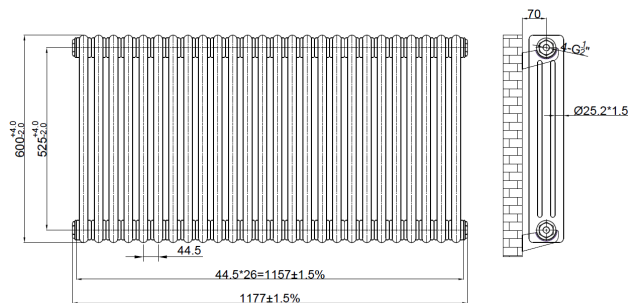

## 3 Column Horizontal Designer Radiator

Product Code: COL-3-60-120-RM

**SCUDO**  
BEAUTIFUL BATHROOMS

0330 124 7290

sales@scudo.co.uk www.scudo.co.uk

Scudo is the trading name of Harrison Bathrooms Ltd. Whilst we endeavor to ensure that the product information is accurate, we accept no liability for any information given. All images are for illustration purposes only. Product images and specification are subject to change. Measurements are in millimeters and are nominal.

Product Name	COL-3-60-120-RM
Product Description	3 Column Horizontal Designer Radiator - 600 X 1190
Product Transportation	
Barcode	5060766129334
Country of origin	China
Commodity code	7322190000
Product Measurements	
Product Weight (KG)	46.5
Product Width (mm)	1177
Product Height (mm)	600
Product Depth (mm)	100
Primary Packed Measurements	
Packaged Weight	48.9
Packed Length	140
Packed Width	1250
Packed Height	650

General Information	
Construction Material	Steel
Installation type	Wall Mounted
Colour / Finish	Raw Metal
Heating Attributes	
Bar Arrangement	26
Number of Bars	78
Radiator Diameter (Ø)	100
RAL Finish	N/A
Bar Diameter (Ø)	25.1 * 1
BTU @ 50°C	6608
Watt's @ 50 BTU	1938
BTU @ 30°C	3634
Watt's @ 30 BTU	1066
Element installation compatible	No
Water Content Volume	N/A
Max Projection (mm)	120
Selected element must not exceed the maximum BTU / Watt output of the product Seek advice from a competent installer	
First Fix Dimensions	
Pipe Centers C1 (mm)	1257
Pipe Centers C2 (mm)	70

### Dimensions

(Measurements in mm)