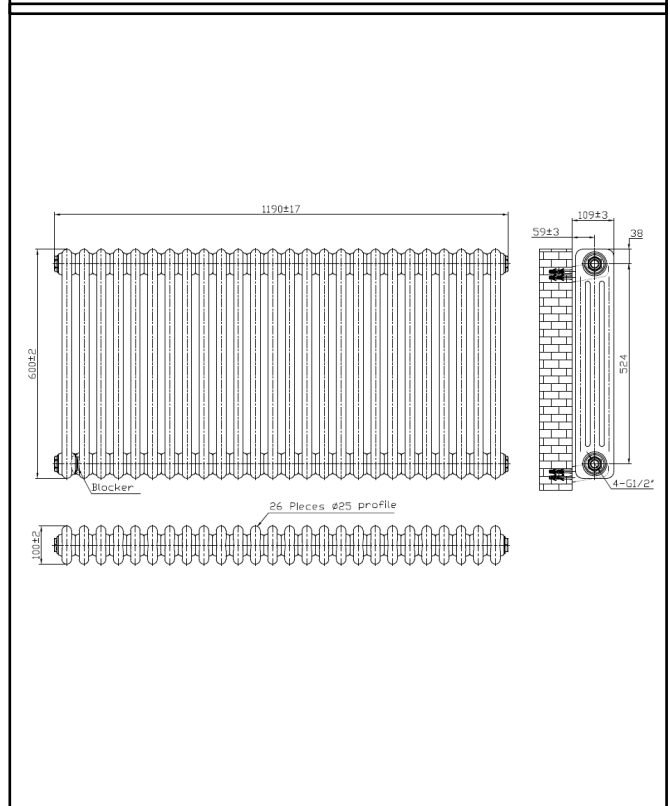

PRODUCT DATA SHEET

3 Column Horizontal Designer Radiator

Product Code: COL-3-60-120-W

SCUDO
BEAUTIFUL BATHROOMS

0330 124 7290

sales@scudo.co.uk www.scudo.co.uk

Scudo is the trading name of Harrison Bathrooms Ltd. Whilst we endeavor to ensure that the product information is accurate, we accept no liability for any information given. All images are for illustration purposes only. Product images and specification are subject to change. Measurements are in millimeters and are nominal.

Product Name	COL-3-60-120-W
Product Description	3 Column Horizontal Designer Radiator - 600 X 1190
Product Transportation	
Barcode	5060766129952
Country of origin	China
Commodity code	7322190000
Product Measurements	
Product Weight (KG)	36.65
Product Width (mm)	1190
Product Height (mm)	600
Product Depth (mm)	100
Primary Packed Measurements	
Packaged Weight	39.57
Packed Length	145
Packed Width	1250
Packed Height	680

General Information	
Construction Material	Mild Steel
Installation type	Wall Mounted
Colour / Finish	White
Heating Attributes	
Bar Arrangement	26
Number of Bars	78
Radiator Diameter (Ø)	100
RAL Finish	9016
Bar Diameter (Ø)	25
BTU @ 50°C	6608
Watt's @ 50 BTU	1938
BTU @ 30°C	3634
Watt's @ 30 BTU	1066
Element installation compatible	No
Water Content Volume	N/A
Max Projection (mm)	109
Selected element must not exceed the maximum BTU / Watt output of the product Seek advice from a competent installer	
First Fix Dimensions	
Pipe Centers C1 (mm)	1270
Pipe Centers C2 (mm)	59