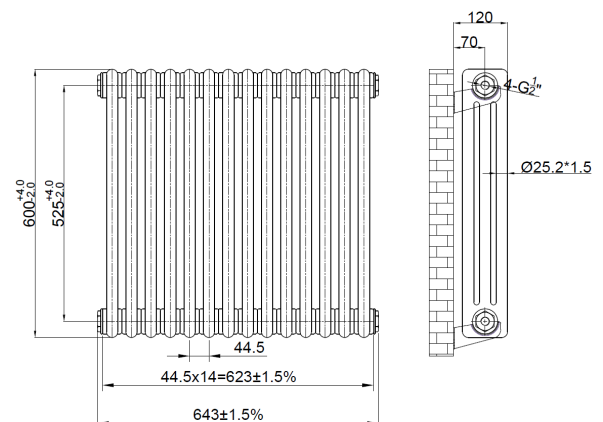

PRODUCT DATA SHEET

3 Column Horizontal Designer Radiator

Product Code: COL-3-60-64-RM

SCUDO
BEAUTIFUL BATHROOMS

0330 124 7290

sales@scudo.co.uk www.scudo.co.uk

Scudo is the trading name of Harrison Bathrooms Ltd. Whilst we endeavor to ensure that the product information is accurate, we accept no liability for any information given. All images are for illustration purposes only. Product images and specification are subject to change. Measurements are in millimeters and are nominal.

Product Name	COL-3-60-64-RM
Product Description	3 Column Horizontal Designer Radiator - 600 X 643
Product Transportation	
Barcode	5060766129303
Country of origin	China
Commodity code	7322190000
Product Measurements	
Product Weight (KG)	24.9
Product Width (mm)	643
Product Height (mm)	600
Product Depth (mm)	100
Primary Packed Measurements	
Packaged Weight	26.9
Packed Length	140
Packed Width	710
Packed Height	650

General Information	
Construction Material	Steel
Installation type	Wall Mounted
Colour / Finish	Raw Metal
Heating Attributes	
Bar Arrangement	14
Number of Bars	42
Radiator Diameter (Ø)	100
RAL Finish	N/A
Bar Diameter (Ø)	25.2 * 1.5
BTU @ 50°C	3558
Watt's @ 50 BTU	1043
BTU @ 30°C	1957
Watt's @ 30 BTU	574
Element installation compatible	No
Water Content Volume	N/A
Max Projection (mm)	120
Selected element must not exceed the maximum BTU / Watt output of the product Seek advice from a competent installer	
First Fix Dimensions	
Pipe Centers C1 (mm)	723
Pipe Centers C2 (mm)	70