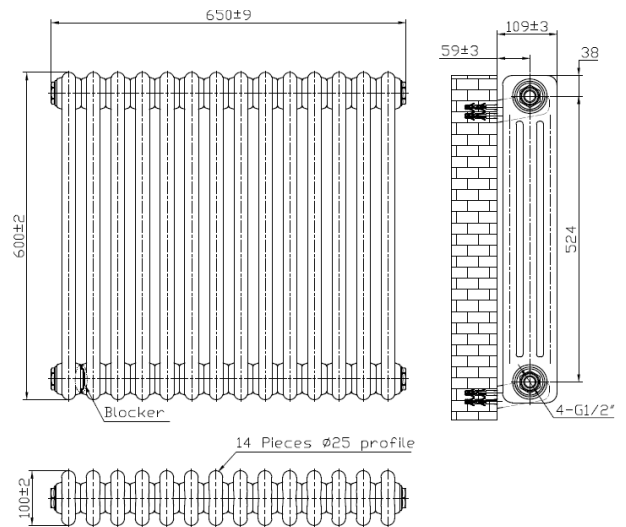

Product Name	COL-3-60-65-A
Product Description	3 Column Horizontal Designer Radiator - 600 X 650
<b>Product Transportation</b>	
Barcode	5060766129785
Country of origin	China
Commodity code	7322190000
<b>Product Measurements</b>	
Product Weight (KG)	19.76
Product Width (mm)	650
Product Height (mm)	600
Product Depth (mm)	100
<b>Primary Packed Measurements</b>	
Packaged Weight	21.33
Packed Length	145
Packed Width	710
Packed Height	680

<b>General Information</b>	
Construction Material	Mild Steel
Installation type	Wall Mounted
Colour / Finish	Anthracite
<b>Heating Attributes</b>	
Bar Arrangement	14
Number of Bars	42
Radiator Diameter (Ø)	100
RAL Finish	7016
Bar Diameter (Ø)	25
BTU @ 50°C	3558
Watt's @ 50 BTU	1043
BTU @ 30°C	1957
Watt's @ 30 BTU	574
Element installation compatible	No
Water Content Volume	N/A
Max Projection (mm)	109
Selected element must not exceed the maximum BTU / Watt output of the product Seek advice from a competent installer	
<b>First Fix Dimensions</b>	
Pipe Centers C1 (mm)	730
Pipe Centers C2 (mm)	59

### Dimensions (Measurements in mm)