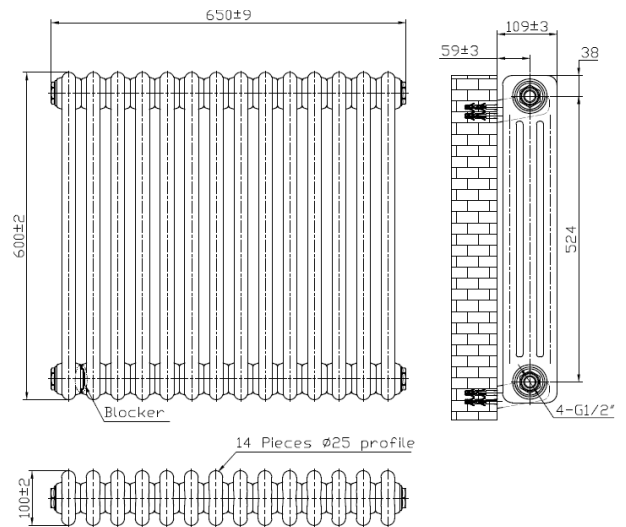

PRODUCT DATA SHEET

3 Column Horizontal Designer Radiator

Product Code: COL-3-60-65-W

SCUDO
BEAUTIFUL BATHROOMS

0330 124 7290

sales@scudo.co.uk www.scudo.co.uk

Scudo is the trading name of Harrison Bathrooms Ltd. Whilst we endeavor to ensure that the product information is accurate, we accept no liability for any information given. All images are for illustration purposes only. Product images and specification are subject to change. Measurements are in millimeters and are nominal.

Product Name	COL-3-60-65-W
Product Description	3 Column Horizontal Designer Radiator - 600 X 650
Product Transportation	
Barcode	5060766129921
Country of origin	China
Commodity code	7322190000
Product Measurements	
Product Weight (KG)	19.76
Product Width (mm)	650
Product Height (mm)	600
Product Depth (mm)	100
Primary Packed Measurements	
Packaged Weight	21.33
Packed Length	145
Packed Width	710
Packed Height	680

General Information	
Construction Material	Mild Steel
Installation type	Wall Mounted
Colour / Finish	White
Heating Attributes	
Bar Arrangement	14
Number of Bars	42
Radiator Diameter (Ø)	100
RAL Finish	9016
Bar Diameter (Ø)	25
BTU @ 50°C	3558
Watt's @ 50 BTU	1043
BTU @ 30°C	1957
Watt's @ 30 BTU	574
Element installation compatible	No
Water Content Volume	N/A
Max Projection (mm)	109
Selected element must not exceed the maximum BTU / Watt output of the product Seek advice from a competent installer	
First Fix Dimensions	
Pipe Centers C1 (mm)	730
Pipe Centers C2 (mm)	59