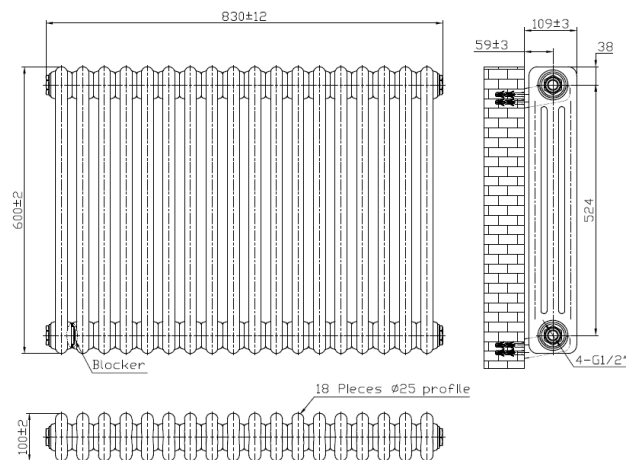

PRODUCT DATA SHEET

3 Column Horizontal Designer Radiator

Product Code: COL-3-60-83-A

SCUDO
BEAUTIFUL BATHROOMS

0330 124 7290

sales@scudo.co.uk www.scudo.co.uk

Scudo is the trading name of Harrison Bathrooms Ltd. Whilst we endeavor to ensure that the product information is accurate, we accept no liability for any information given. All images are for illustration purposes only. Product images and specification are subject to change. Measurements are in millimeters and are nominal.

| | |
|-----------------------------|---|
| Product Name | COL-3-60-83-A |
| Product Description | 3 Column Horizontal Designer Radiator - 600 X 830 |
| Product Transportation | |
| Barcode | 5060766129792 |
| Country of origin | China |
| Commodity code | 7322190000 |
| Product Measurements | |
| Product Weight (KG) | 25.4 |
| Product Width (mm) | 830 |
| Product Height (mm) | 600 |
| Product Depth (mm) | 100 |
| Primary Packed Measurements | |
| Packaged Weight | 27.42 |
| Packed Length | 145 |
| Packed Width | 680 |
| Packed Height | 890 |

| | |
|---|--------------|
| General Information | |
| Construction Material | Mild Steel |
| Installation type | Wall Mounted |
| Colour / Finish | Anthracite |
| Heating Attributes | |
| Bar Arrangement | 18 |
| Number of Bars | 54 |
| Radiator Diameter (Ø) | 100 |
| RAL Finish | 7016 |
| Bar Diameter (Ø) | 25 |
| BTU @ 50°C | 4584 |
| Watt's @ 50 BTU | 1344 |
| BTU @ 30°C | 2521 |
| Watt's @ 30 BTU | 739 |
| Element installation compatible | No |
| Water Content Volume | N/A |
| Max Projection (mm) | 109 |
| Selected element must not exceed the maximum BTU / Watt output of the product Seek advice from a competent installer | |
| First Fix Dimensions | |
| Pipe Centers C1 (mm) | 910 |
| Pipe Centers C2 (mm) | 59 |