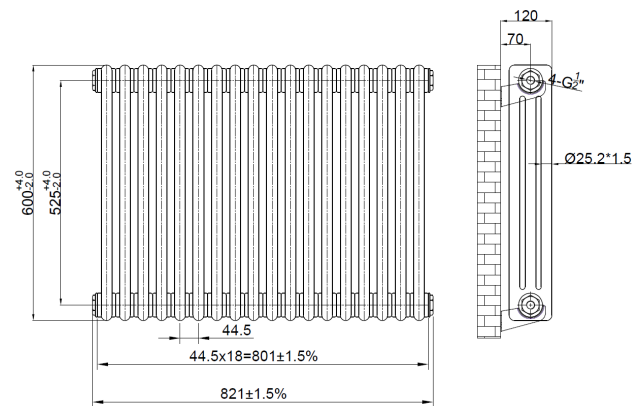

PRODUCT DATA SHEET

3 Column Horizontal Designer Radiator

Product Code: COL-3-60-83-RM

SCUDO
BEAUTIFUL BATHROOMS

0330 124 7290

sales@scudo.co.uk www.scudo.co.uk

Scudo is the trading name of Harrison Bathrooms Ltd. Whilst we endeavor to ensure that the product information is accurate, we accept no liability for any information given. All images are for illustration purposes only. Product images and specification are subject to change. Measurements are in millimeters and are nominal.

Product Name	COL-3-60-83-RM
Product Description	3 Column Horizontal Designer Radiator - 600 X 830
Product Transportation	
Barcode	5060766129310
Country of origin	China
Commodity code	7322190000
Product Measurements	
Product Weight (KG)	32.2
Product Width (mm)	821
Product Height (mm)	600
Product Depth (mm)	100
Primary Packed Measurements	
Packaged Weight	33.9
Packed Length	145
Packed Width	680
Packed Height	890

General Information	
Construction Material	Steel
Installation type	Wall Mounted
Colour / Finish	Raw Metal
Heating Attributes	
Bar Arrangement	18
Number of Bars	54
Radiator Diameter (Ø)	100
RAL Finish	N/A
Bar Diameter (Ø)	25.2 * 1.5
BTU @ 50°C	4584
Watt's @ 50 BTU	1344
BTU @ 30°C	2521
Watt's @ 30 BTU	739
Element installation compatible	No
Water Content Volume	N/A
Max Projection (mm)	120
Selected element must not exceed the maximum BTU / Watt output of the product Seek advice from a competent installer	
First Fix Dimensions	
Pipe Centers C1 (mm)	901
Pipe Centers C2 (mm)	70