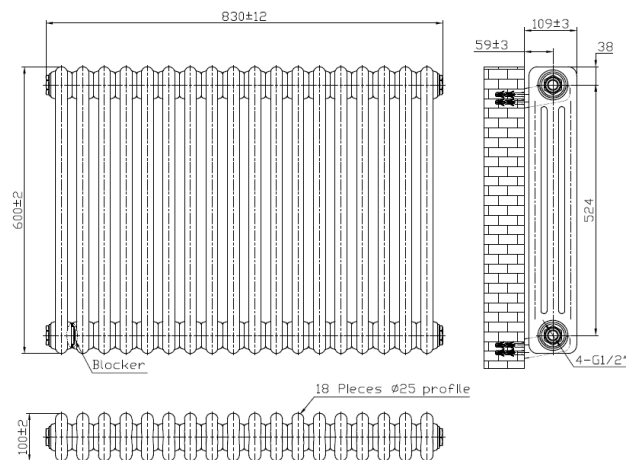

## 3 Column Horizontal Designer Radiator

Product Code: COL-3-60-83-W

**SCUDO**  
BEAUTIFUL BATHROOMS

0330 124 7290

sales@scudo.co.uk www.scudo.co.uk

Scudo is the trading name of Harrison Bathrooms Ltd. Whilst we endeavor to ensure that the product information is accurate, we accept no liability for any information given. All images are for illustration purposes only. Product images and specification are subject to change. Measurements are in millimeters and are nominal.

Product Name	COL-3-60-83-W
Product Description	3 Column Horizontal Designer Radiator - 600 X 830
<b>Product Transportation</b>	
Barcode	5060766129938
Country of origin	China
Commodity code	7322190000
<b>Product Measurements</b>	
Product Weight (KG)	25.4
Product Width (mm)	830
Product Height (mm)	600
Product Depth (mm)	100
<b>Primary Packed Measurements</b>	
Packaged Weight	27.42
Packed Length	145
Packed Width	680
Packed Height	890

<b>General Information</b>	
Construction Material	Mild Steel
Installation type	Wall Mounted
Colour / Finish	White
<b>Heating Attributes</b>	
Bar Arrangement	18
Number of Bars	54
Radiator Diameter (Ø)	100
RAL Finish	9016
Bar Diameter (Ø)	25
BTU @ 50°C	4584
Watt's @ 50 BTU	1344
BTU @ 30°C	2521
Watt's @ 30 BTU	739
Element installation compatible	No
Water Content Volume	N/A
Max Projection (mm)	109
Selected element must not exceed the maximum BTU / Watt output of the product Seek advice from a competent installer	
<b>First Fix Dimensions</b>	
Pipe Centers C1 (mm)	910
Pipe Centers C2 (mm)	59

### Dimensions (Measurements in mm)