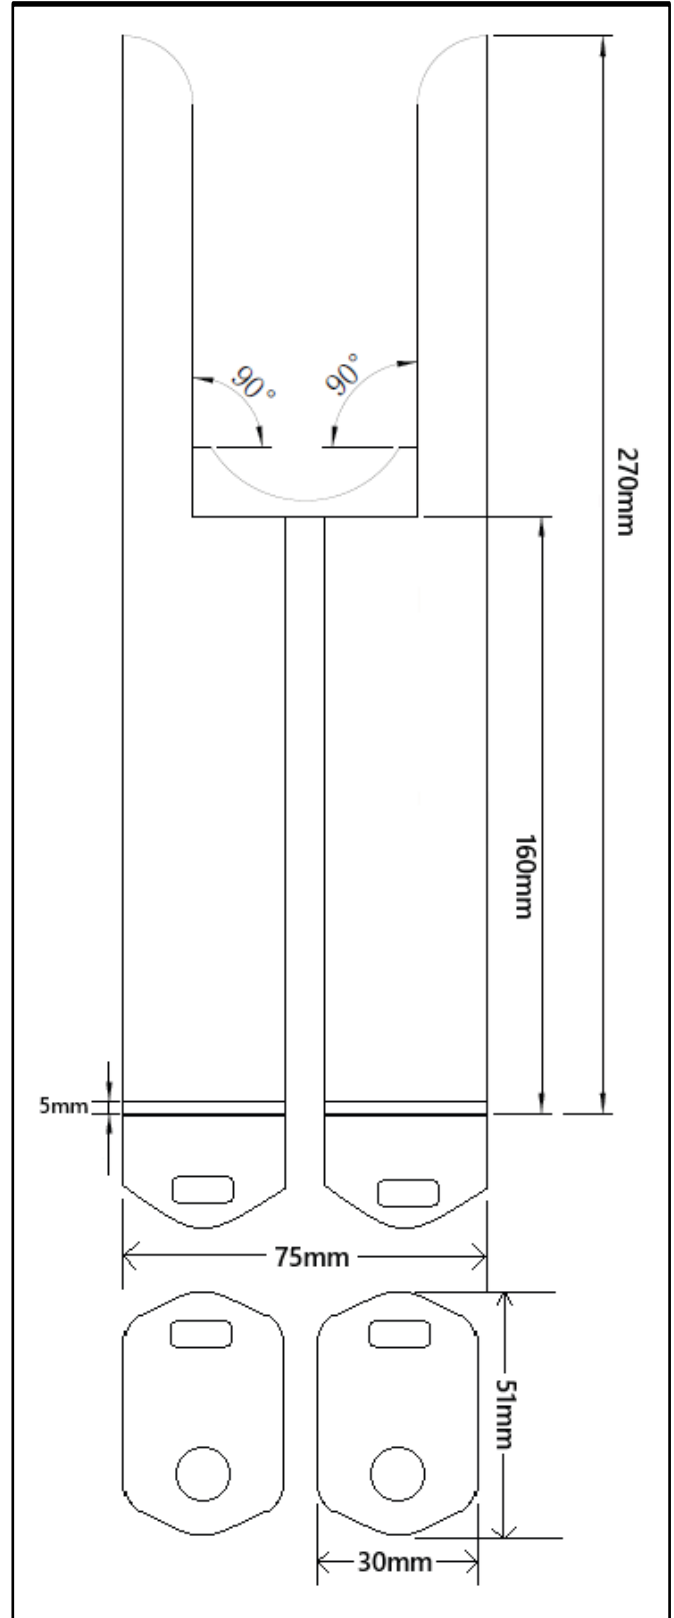

PRODUCT DATA SHEET

2 Column Radiator Feet Anthracite

Product Code: COLFEET-2-A

SCUDO
BEAUTIFUL BATHROOMS

0330 124 7290

sales@scudo.co.uk www.scudo.co.uk

Scudo is the trading name of Harrison Bathrooms Ltd. Whilst we endeavor to ensure that the product information is accurate, we accept no liability for any information given. All images are for illustration purposes only. Product images and specification are subject to change. Measurements are in millimeters and are nominal.

Product Name	COLFEET-2-A
Product Description	3 Column Radiator Feet Anthracite
Product Transportation	
Barcode	5060766129679
Country of origin	China
Commodity code	7322190000
Product Measurements	
Product Weight (KG)	1.6
Product Width (mm)	75
Product Height (mm)	270mm roughly adds 160mm to Radiator
Product Depth (mm)	51
Primary Packed Measurements	
Packaged Weight	1.9
Packed Length	90
Packed Width	100
Packed Height	280

General Information	
Construction Material	Mild Steel
Installation type	Floor Mounted
Colour / Finish	Anthracite

LIFETIME GUARANTEE

We are confident in our products and we want our customer to be, we proudly give a lifetime guarantee on our taps and showers, further details can be found on our website

Dimensions

(Measurements in mm)