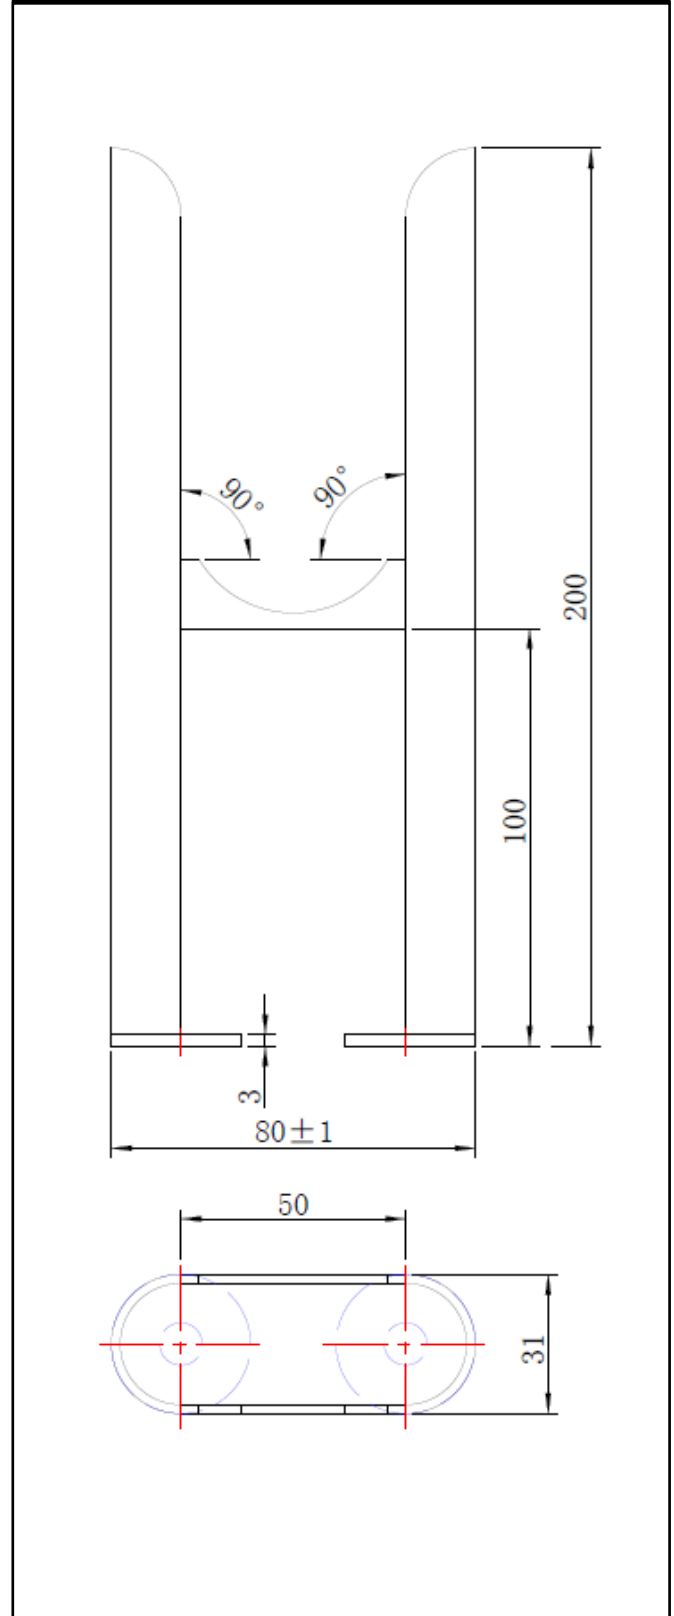

PRODUCT DATA SHEET

2 Column Radiator Feet Raw Metal

Product Code: COLFEET-2-RM

SCUDO
BEAUTIFUL BATHROOMS

0330 124 7290

sales@scudo.co.uk www.scudo.co.uk

Scudo is the trading name of Harrison Bathrooms Ltd. Whilst we endeavor to ensure that the product information is accurate, we accept no liability for any information given. All images are for illustration purposes only. Product images and specification are subject to change. Measurements are in millimeters and are nominal.

Product Name	COLFEET-2-RM
Product Description	3 Column Radiator Feet Raw Metal
Product Transportation	
Barcode	5060766129372
Country of origin	China
Commodity code	7322190000
Product Measurements	
Product Weight (KG)	1.442
Product Width (mm)	80
Product Height (mm)	200mm roughly adds 100mm to Radiator
Product Depth (mm)	31
Primary Packed Measurements	
Packaged Weight	1.53
Packed Length	90
Packed Width	100
Packed Height	220

General Information	
Construction Material	Mild Steel
Installation type	Floor Mounted
Colour / Finish	Raw Metal

LIFETIME GUARANTEE

We are confident in our products and we want our customer to be, we proudly give a lifetime guarantee on our taps and showers, further details can be found on our website

Dimensions

(Measurements in mm)