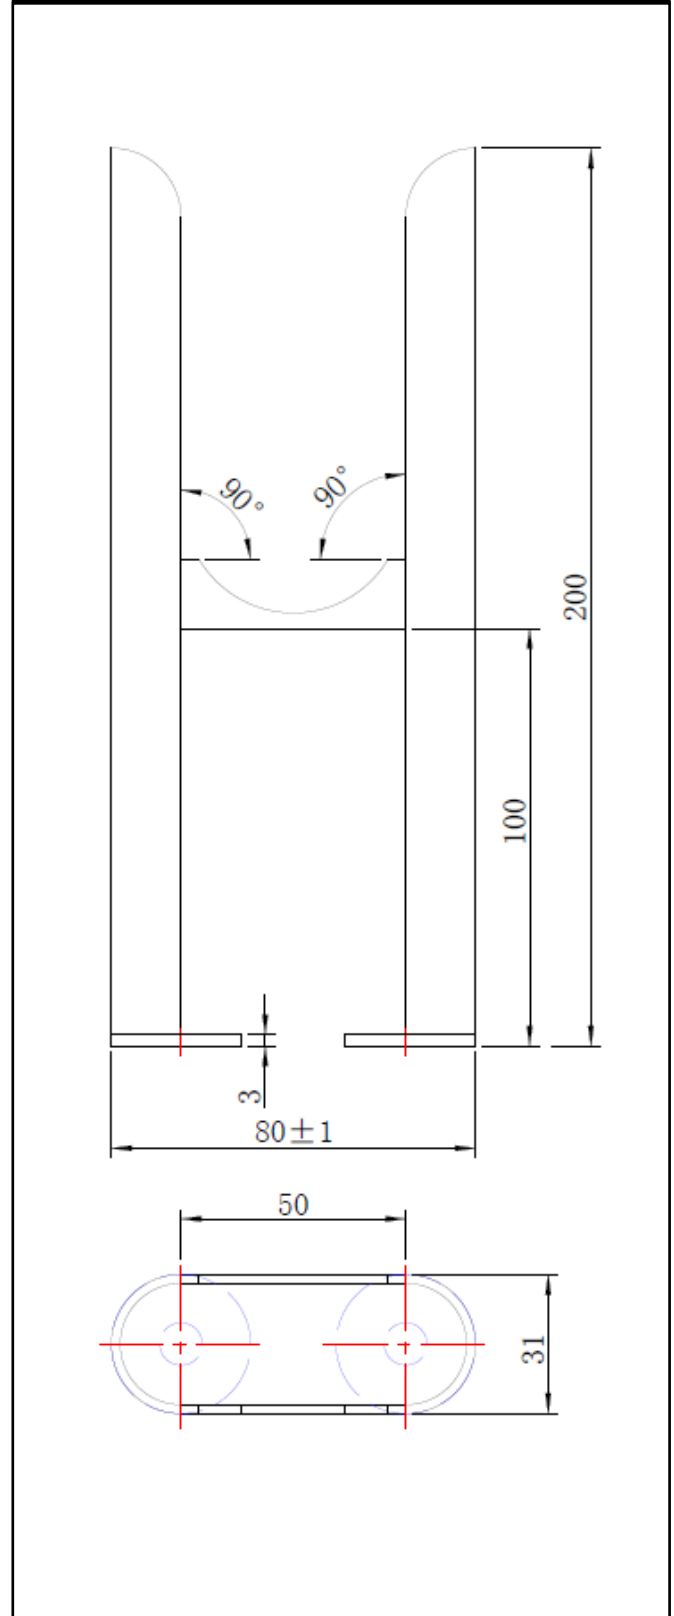

PRODUCT DATA SHEET

2 Column Radiator Feet White

Product Code: COLFEET-2-W

SCUDO
BEAUTIFUL BATHROOMS

0330 124 7290

sales@scudo.co.uk www.scudo.co.uk

Scudo is the trading name of Harrison Bathrooms Ltd. Whilst we endeavor to ensure that the product information is accurate, we accept no liability for any information given. All images are for illustration purposes only. Product images and specification are subject to change. Measurements are in millimeters and are nominal.

Product Name	COLFEET-2-W
Product Description	3 Column Radiator Feet White
Product Transportation	
Barcode	5060766129693
Country of origin	China
Commodity code	7322190000
Product Measurements	
Product Weight (KG)	1.442
Product Width (mm)	80
Product Height (mm)	200mm roughly adds 100mm to Radiator
Product Depth (mm)	31
Primary Packed Measurements	
Packaged Weight	1.53
Packed Length	90
Packed Width	100
Packed Height	220

General Information	
Construction Material	Mild Steel
Installation type	Floor Mounted
Colour / Finish	White

LIFETIME GUARANTEE

We are confident in our products and we want our customer to be, we proudly give a lifetime guarantee on our taps and showers, further details can be found on our website

Dimensions

(Measurements in mm)