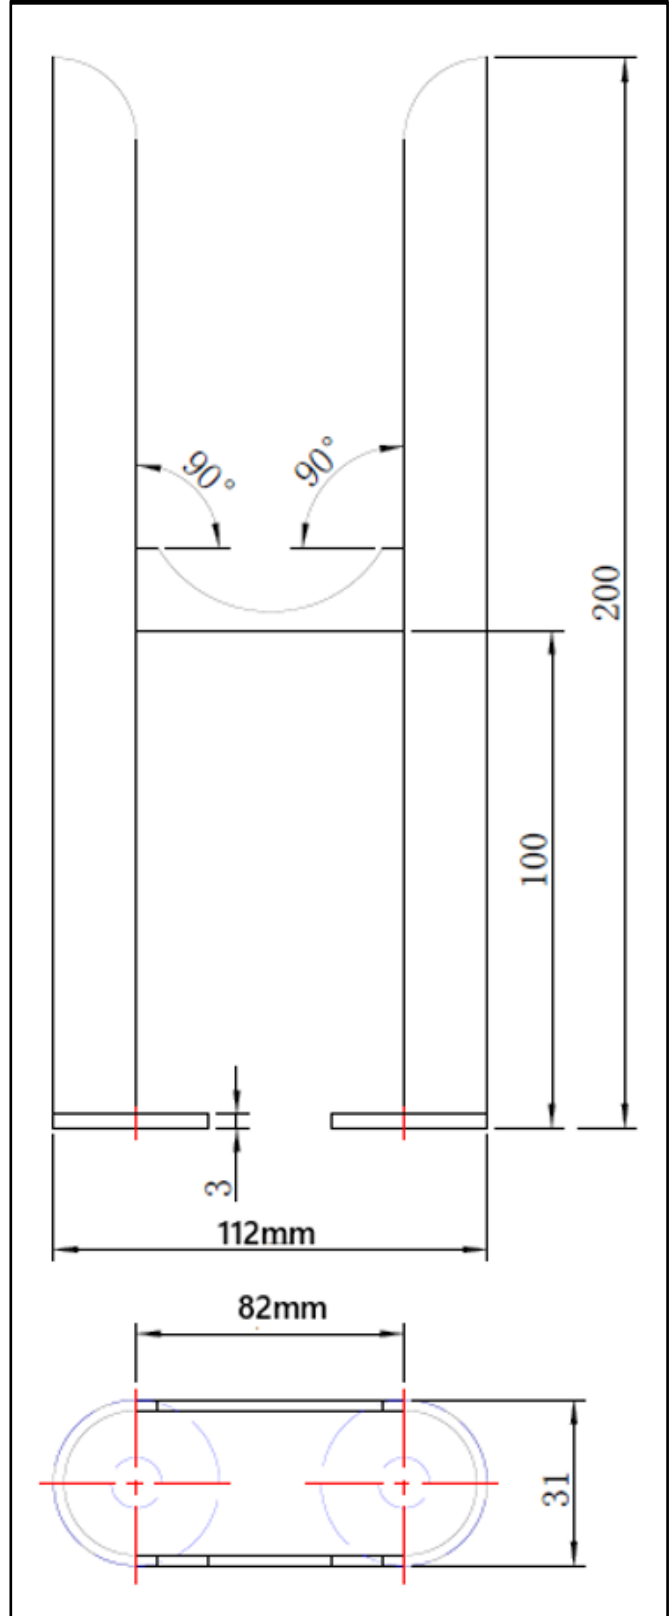

PRODUCT DATA SHEET

3 Column Radiator Feet Raw Metal

Product Code: COLFEET-3-RM

SCUDO
BEAUTIFUL BATHROOMS

0330 124 7290

sales@scudo.co.uk www.scudo.co.uk

Scudo is the trading name of Harrison Bathrooms Ltd. Whilst we endeavor to ensure that the product information is accurate, we accept no liability for any information given. All images are for illustration purposes only. Product images and specification are subject to change. Measurements are in millimeters and are nominal.

Product Name	COLFEET-3-RM
Product Description	3 Column Radiator Feet Raw Metal
Product Transportation	
Barcode	5060766129389
Country of origin	China
Commodity code	7322190000
Product Measurements	
Product Weight (KG)	1.431
Product Width (mm)	112
Product Height (mm)	200mm roughly adds 100mm to Radiator
Product Depth (mm)	31
Primary Packed Measurements	
Packaged Weight	1.5
Packed Length	90
Packed Width	125
Packed Height	220

General Information	
Construction Material	Mild Steel
Installation type	Floor Mounted
Colour / Finish	Raw Metal

LIFETIME GUARANTEE

We are confident in our products and we want our customer to be, we proudly give a lifetime guarantee on our taps and showers, further details can be found on our website

Dimensions

(Measurements in mm)