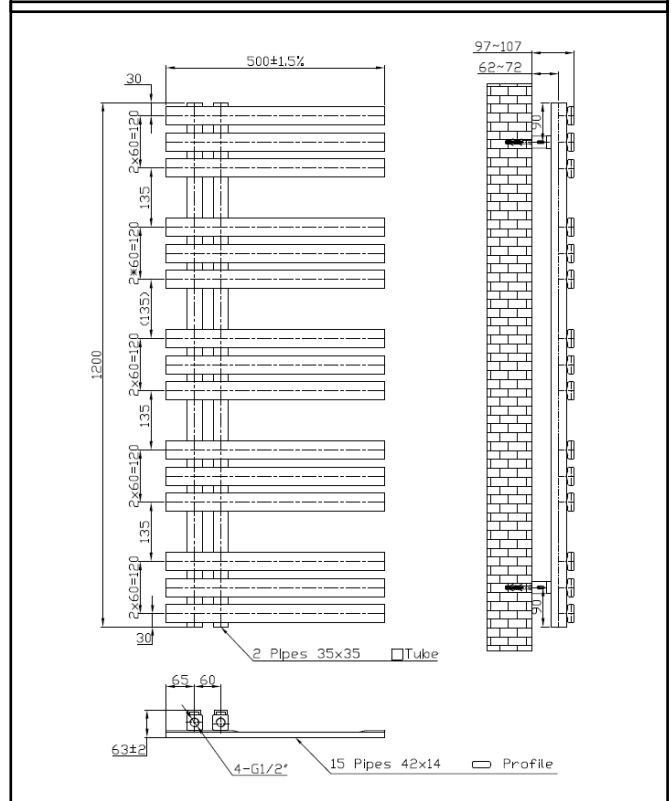

PRODUCT DATA SHEET

Elizabeth Towel Radiator

Product Code ELIZ1200-500-C

SCUDO
BEAUTIFUL BATHROOMS

0330 124 7290

sales@scudo.co.uk www.scudo.co.uk

Scudo is the trading name of Harrison Bathrooms Ltd. Whilst we endeavor to ensure that the product information is accurate, we accept no liability for any information given. All images are for illustration purposes only. Product images and specification are subject to change. Measurements are in millimeters and are nominal.

Product Name	ELIZ1200-500-C
Product Description	Elizabeth Towel Radiator - 500 X 1200
Product Transportation	
Barcode	5060964930220
Country of origin	China
Commodity code	7322190000
Product Measurements	
Product Weight (KG)	14.010
Product Width (mm)	500
Product Height (mm)	1200
Product Depth (mm)	70
Primary Packed Measurements	
Packaged Weight	15.01
Packed Length	1240
Packed Width	510
Packed Height	85

General Information	
Construction Material	Steel
Installation type	Wall Mounted
Colour / Finish	Chrome
Heating Attributes	
Bar Arrangement	3*3*3*3
Number of Bars	15
Radiator Diameter (Ø)	35 * 35
RAL Finish	Chrome
Bar Diameter (Ø)	40 * 10
BTU @ 50°C	1083
Watt's @ 50 BTU	318
BTU @ 30°C	596
Watt's @ 30 BTU	175
Element installation compatible	Yes
Water Content Volume	3.7
Max Projection (mm)	97 - 107
Selected element must not exceed the maximum BTU / Watt output of the product Seek advice from a competent installer	
First Fix Dimensions	
Pipe Centers C1 (mm)	60
Pipe Centers C2 (mm)	62