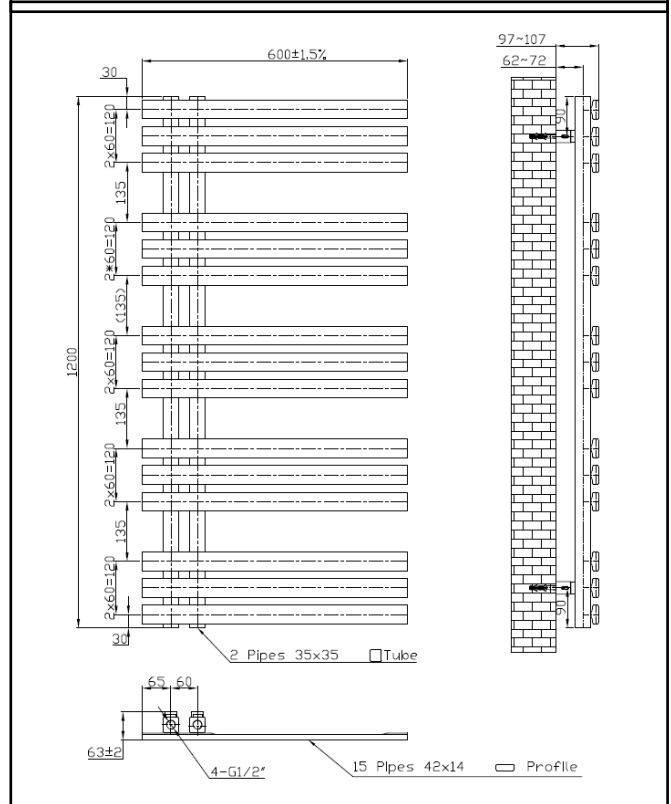

PRODUCT DATA SHEET

Elizabeth Towel Radiator

Product Code ELIZ1200-600-A

SCUDO
BEAUTIFUL BATHROOMS

0330 124 7290

sales@scudo.co.uk www.scudo.co.uk

Scudo is the trading name of Harrison Bathrooms Ltd. Whilst we endeavor to ensure that the product information is accurate, we accept no liability for any information given. All images are for illustration purposes only. Product images and specification are subject to change. Measurements are in millimeters and are nominal.

Product Name	ELIZ1200-600-A
Product Description	Elizabeth Towel Radiator - 600 X 1200
Product Transportation	
Barcode	5060964930299
Country of origin	China
Commodity code	7322190000
Product Measurements	
Product Weight (KG)	17.6
Product Width (mm)	600
Product Height (mm)	1200
Product Depth (mm)	70
Primary Packed Measurements	
Packaged Weight	18.6
Packed Length	1240
Packed Width	610
Packed Height	85

General Information	
Construction Material	Steel
Installation type	Wall Mounted
Colour / Finish	Anthracite
Heating Attributes	
Bar Arrangement	3*3*3*3
Number of Bars	15
Radiator Diameter (Ø)	35 * 35
RAL Finish	7946
Bar Diameter (Ø)	40 * 10
BTU @ 50°C	1809
Watt's @ 50 BTU	530
BTU @ 30°C	995
Watt's @ 30 BTU	292
Element installation compatible	Yes
Water Content Volume	4.1
Max Projection (mm)	97 - 107
Selected element must not exceed the maximum BTU / Watt output of the product Seek advice from a competent installer	
First Fix Dimensions	
Pipe Centers C1 (mm)	60
Pipe Centers C2 (mm)	62