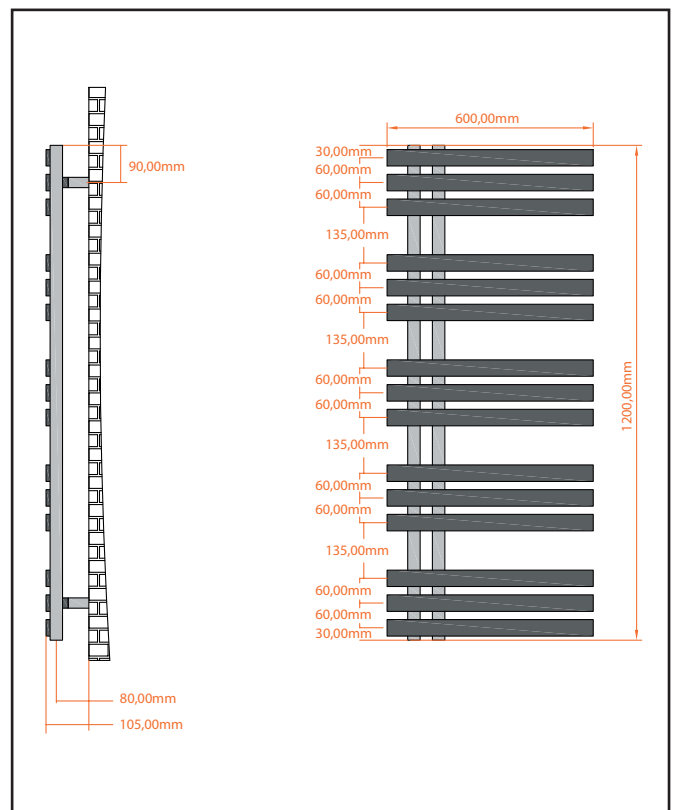

PRODUCT DATA SHEET

Elizabeth Towel Radiator - 600 X 1200

Product Code: ELIZ1200-600-C

SCUDO
BEAUTIFUL BATHROOMS

0330 124 7290

sales@scudo.co.uk - www.scudo.co.uk

Scudo is the trading name of Harrison Bathrooms Ltd. Whilst we endeavour to ensure that the product information is accurate we accept no liability for any information given. All images are for illustration purposes only. Product images and specification are subject to change. Measurement are in millimetres and are nominal.

Product Name	ELIZ1200-600-C
Product Description	Elizabeth 1200 x 600 Chrome
Product Transportation	
Barcode	5060964930237
Country of origin	TURK
Commodity code	7322190000
Product Measurements	
Product Weight (KG)	17.6
Product Width (mm)	600
Product Height (mm)	1200
Product Depth (mm)	70
Product Length (mm)	0
Primary Packed Measurements	
Packaged Weight	17.7
Packed Length	1240
Packed Width	460
Packed Height	830
Packaging Weights	
Card (kg)	
Paper (g)	
Wood (kg)	
Plastic (kg)	
Compliance DOP	HBDOCH124

General Information	
Construction Material	Steel
Installation type	Wall
Colour / Finish	Chrome
Heating Attributes	
Bar Arrangement	3*3*3*3*3
Number of Bars	15
Radiator Diameter (Ø)	70
RAL#	Chrome
Bar Diameter (Ø)	40*10
BTU @ 50°C	832
Thermal Output @ 50°C (WATT's)	224
Element installation compatible	YES
Water Content Volume	0
Max Projection (mm)	105
Selected element must not exceed the maximum BTU / Watt output of the product. Seek advice from a competent installer.	
First Fix Dimensions	
Pipe Centres C1 (mm)	60
Pipe Centres C2 (mm)	80

Dimensions
(measurements in mm)