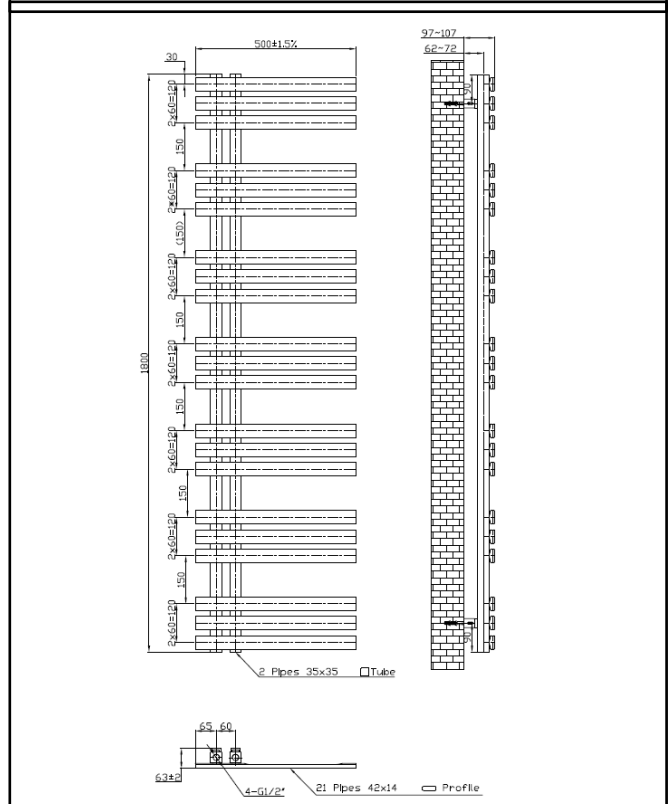

Product Name	ELIZ1800-500-C
Product Description	Elizabeth Towel Radiator - 500 X 1800
<b>Product Transportation</b>	
Barcode	5060964930244
Country of origin	China
Commodity code	7322190000
<b>Product Measurements</b>	
Product Weight (KG)	18.7
Product Width (mm)	500
Product Height (mm)	1800
Product Depth (mm)	70
<b>Primary Packed Measurements</b>	
Packaged Weight	19.7
Packed Length	1840
Packed Width	510
Packed Height	85

<b>General Information</b>	
Construction Material	Steel
Installation type	Wall Mounted
Colour / Finish	Chrome
<b>Heating Attributes</b>	
Bar Arrangement	3*3*3*3*3
Number of Bars	12
Radiator Diameter (Ø)	35 * 35
RAL Finish	Chrome
Bar Diameter (Ø)	40 * 10
BTU @ 50°C	1386
Watt's @ 50 BTU	406
BTU @ 30°C	762
Watt's @ 30 BTU	223
Element installation compatible	Yes
Water Content Volume	5.3
Max Projection (mm)	97 - 107
Selected element must not exceed the maximum BTU / Watt output of the product Seek advice from a competent installer	
<b>First Fix Dimensions</b>	
Pipe Centers C1 (mm)	60
Pipe Centers C2 (mm)	62