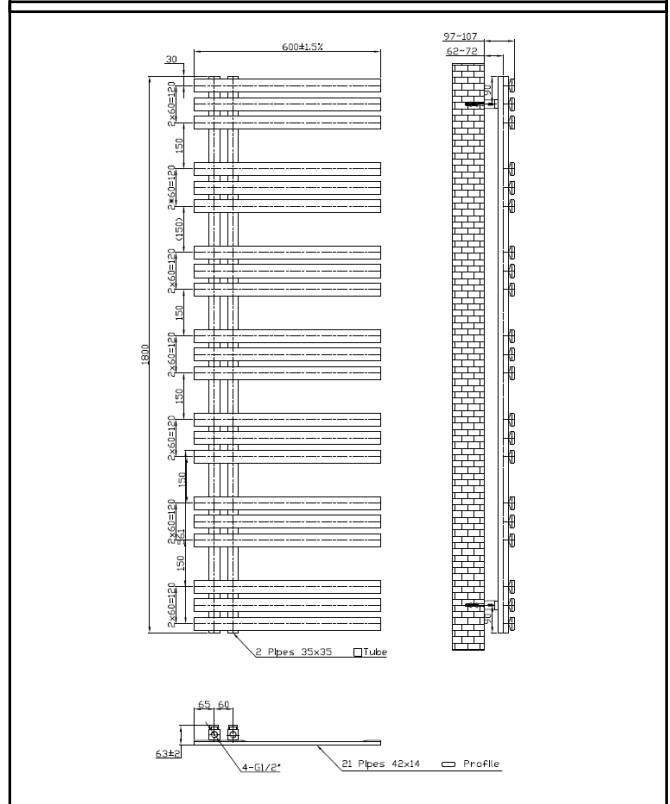

PRODUCT DATA SHEET

Elizabeth Towel Radiator

Product Code ELIZ1 ELIZ1800-600-A

SCUDO
BEAUTIFUL BATHROOMS

0330 124 7290

sales@scudo.co.uk www.scudo.co.uk

Scudo is the trading name of Harrison Bathrooms Ltd. Whilst we endeavor to ensure that the product information is accurate, we accept no liability for any information given. All images are for illustration purposes only. Product images and specification are subject to change. Measurements are in millimeters and are nominal.

Product Name	ELIZ1800-600-A
Product Description	Elizabeth Towel Radiator - 600 X 1800
Product Transportation	
Barcode	5060964930312
Country of origin	China
Commodity code	7322190000
Product Measurements	
Product Weight (KG)	21.7
Product Width (mm)	600
Product Height (mm)	1800
Product Depth (mm)	70
Primary Packed Measurements	
Packaged Weight	22.7
Packed Length	1840
Packed Width	610
Packed Height	85

General Information	
Construction Material	Steel
Installation type	Wall Mounted
Colour / Finish	Anthracite
Heating Attributes	
Bar Arrangement	3*3*3*3*3
Number of Bars	21
Radiator Diameter (Ø)	35 * 35
RAL Finish	7946
Bar Diameter (Ø)	40 * 10
BTU @ 50°C	2574
Watt's @ 50 BTU	755
BTU @ 30°C	1416
Watt's @ 30 BTU	415
Element installation compatible	Yes
Water Content Volume	5.9
Max Projection (mm)	97 - 107
Selected element must not exceed the maximum BTU / Watt output of the product Seek advice from a competent installer	
First Fix Dimensions	
Pipe Centers C1 (mm)	60
Pipe Centers C2 (mm)	62