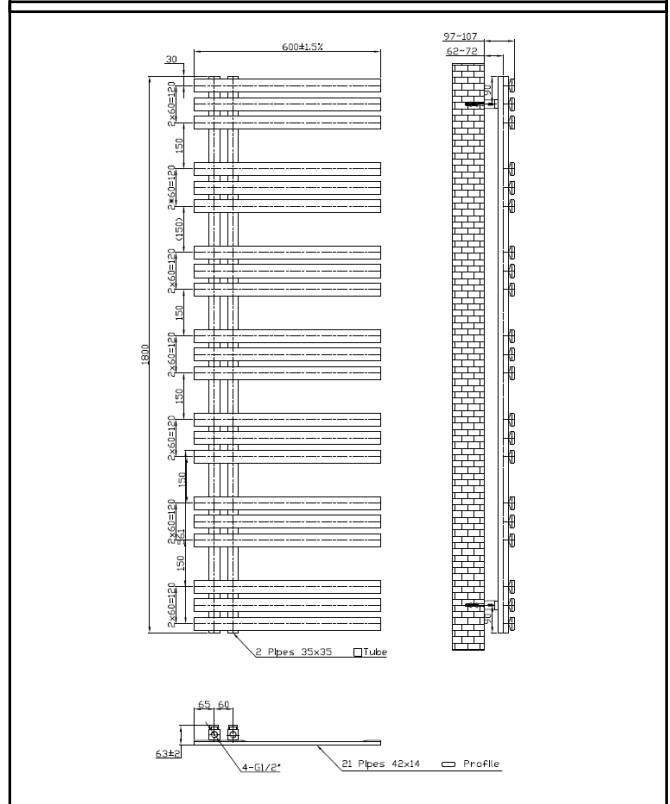

Product Name	ELIZ1800-600-C
Product Description	Elizabeth Towel Radiator - 600 X 1800
Product Transportation	
Barcode	5060964930251
Country of origin	China
Commodity code	7322190000
Product Measurements	
Product Weight (KG)	21.7
Product Width (mm)	600
Product Height (mm)	1800
Product Depth (mm)	70
Primary Packed Measurements	
Packaged Weight	22.7
Packed Length	1840
Packed Width	610
Packed Height	85

General Information	
Construction Material	Steel
Installation type	Wall Mounted
Colour / Finish	Chrome
Heating Attributes	
Bar Arrangement	3*3*3*3*3
Number of Bars	21
Radiator Diameter (Ø)	35 * 35
RAL Finish	Chrome
Bar Diameter (Ø)	40 * 10
BTU @ 50°C	1771
Watt's @ 50 BTU	519
BTU @ 30°C	974
Watt's @ 30 BTU	286
Element installation compatible	Yes
Water Content Volume	5.9
Max Projection (mm)	97 - 107
Selected element must not exceed the maximum BTU / Watt output of the product Seek advice from a competent installer	
First Fix Dimensions	
Pipe Centers C1 (mm)	60
Pipe Centers C2 (mm)	62

**Dimensions**  
(Measurements in mm)