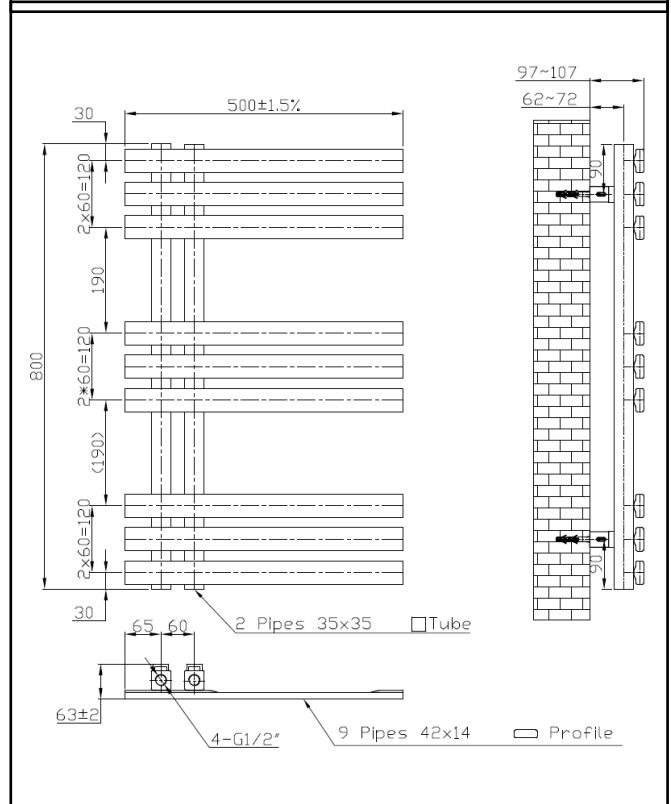

Product Name	ELIZ800-500-A
Product Description	Elizabeth Towel Radiator - 500 X 800
<b>Product Transportation</b>	
Barcode	5060964930268
Country of origin	China
Commodity code	7322190000
<b>Product Measurements</b>	
Product Weight (KG)	9.4
Product Width (mm)	500
Product Height (mm)	800
Product Depth (mm)	70
<b>Primary Packed Measurements</b>	
Packaged Weight	10.4
Packed Length	840
Packed Width	530
Packed Height	65

<b>General Information</b>	
Construction Material	Steel
Installation type	Wall Mounted
Colour / Finish	Anthracite
<b>Heating Attributes</b>	
Bar Arrangement	3/3/3
Number of Bars	9
Radiator Diameter (Ø)	35 * 35
RAL Finish	7946
Bar Diameter (Ø)	40 * 10
BTU @ 50°C	978
Watt's @ 50 BTU	287
BTU @ 30°C	538
Watt's @ 30 BTU	158
Element installation compatible	Yes
Water Content Volume	2.3
Max Projection (mm)	97 - 107
Selected element must not exceed the maximum BTU / Watt output of the product Seek advice from a competent installer	
<b>First Fix Dimensions</b>	
Pipe Centers C1 (mm)	60
Pipe Centers C2 (mm)	62