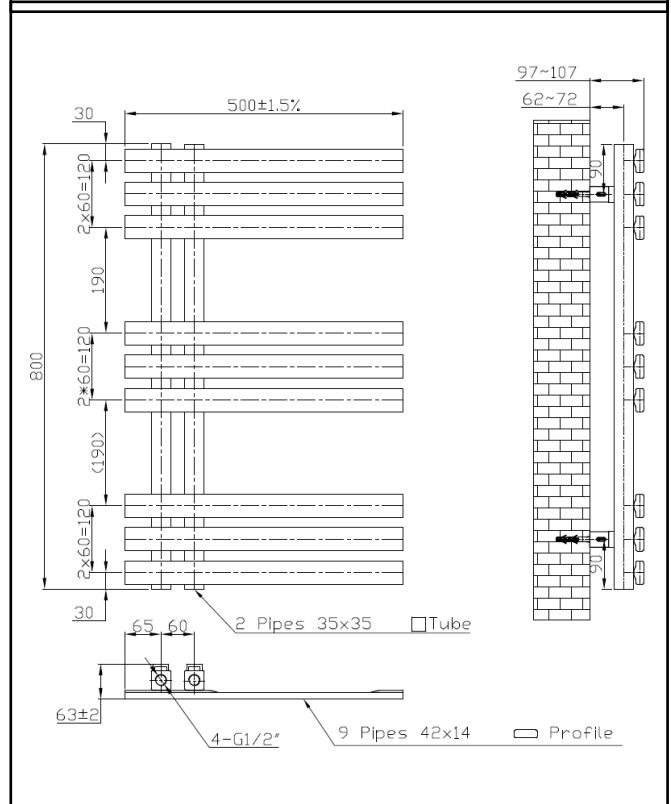

Product Name	ELIZ800-500-C
Product Description	Elizabeth Towel Radiator - 500 X 800
Product Transportation	
Barcode	5060964930206
Country of origin	China
Commodity code	7322190000
Product Measurements	
Product Weight (KG)	9.4
Product Width (mm)	500
Product Height (mm)	800
Product Depth (mm)	70
Primary Packed Measurements	
Packaged Weight	10.4
Packed Length	840
Packed Width	530
Packed Height	65

General Information	
Construction Material	Steel
Installation type	Wall Mounted
Colour / Finish	Chrome
Heating Attributes	
Bar Arrangement	3/3/3
Number of Bars	9
Radiator Diameter (Ø)	35 * 35
RAL Finish	Chrome
Bar Diameter (Ø)	40 * 10
BTU @ 50°C	671
Watt's @ 50 BTU	197
BTU @ 30°C	369
Watt's @ 30 BTU	108
Element installation compatible	Yes
Water Content Volume	2.3
Max Projection (mm)	97 - 107
Selected element must not exceed the maximum BTU / Watt output of the product Seek advice from a competent installer	
First Fix Dimensions	
Pipe Centers C1 (mm)	60
Pipe Centers C2 (mm)	62