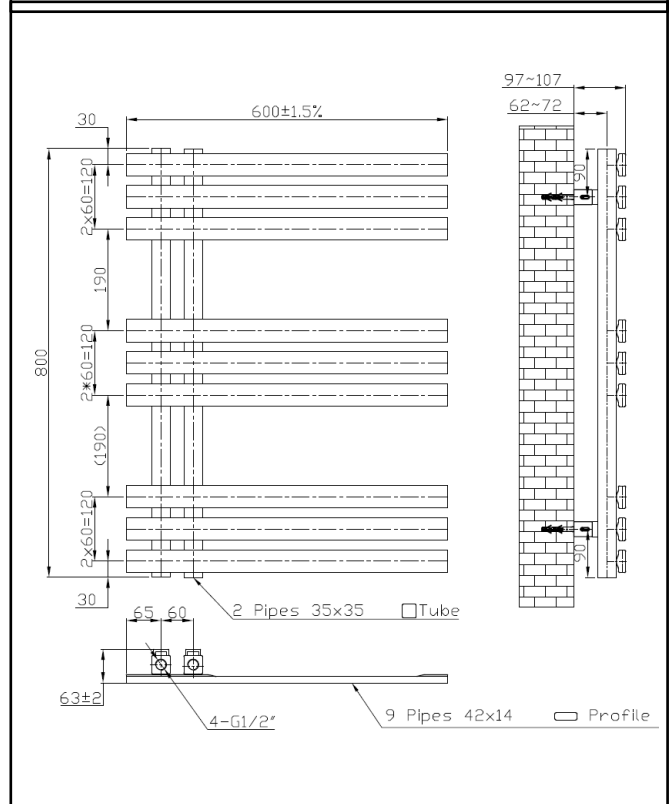

Product Name	ELIZ800-600-A
Product Description	Elizabeth Towel Radiator - 600 X 800
Product Transportation	
Barcode	5060964930275
Country of origin	China
Commodity code	7322190000
Product Measurements	
Product Weight (KG)	11.3
Product Width (mm)	600
Product Height (mm)	800
Product Depth (mm)	70
Primary Packed Measurements	
Packaged Weight	12.3
Packed Length	840
Packed Width	630
Packed Height	65

General Information	
Construction Material	Steel
Installation type	Wall Mounted
Colour / Finish	Anthracite
Heating Attributes	
Bar Arrangement	3/3/3
Number of Bars	9
Radiator Diameter (Ø)	35 * 35
RAL Finish	7946
Bar Diameter (Ø)	40 * 10
BTU @ 50°C	1116
Watt's @ 50 BTU	327
BTU @ 30°C	614
Watt's @ 30 BTU	180
Element installation compatible	Yes
Water Content Volume	2.6
Max Projection (mm)	97 - 107
Selected element must not exceed the maximum BTU / Watt output of the product Seek advice from a competent installer	
First Fix Dimensions	
Pipe Centers C1 (mm)	60
Pipe Centers C2 (mm)	62