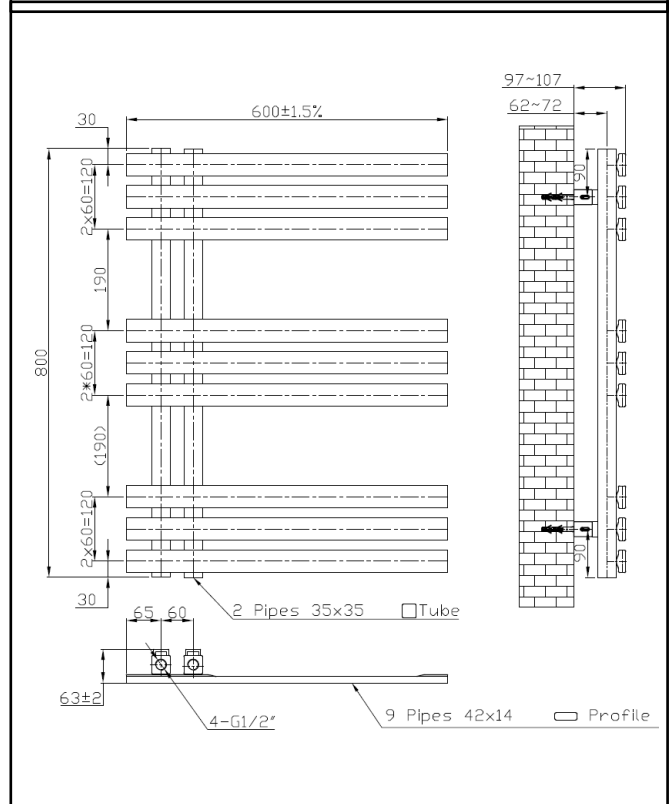

Product Name	ELIZ800-600-C
Product Description	Elizabeth Towel Radiator - 600 X 800
Product Transportation	
Barcode	5060964930213
Country of origin	China
Commodity code	7322190000
Product Measurements	
Product Weight (KG)	11.3
Product Width (mm)	600
Product Height (mm)	800
Product Depth (mm)	70
Primary Packed Measurements	
Packaged Weight	12.3
Packed Length	840
Packed Width	630
Packed Height	65

General Information	
Construction Material	Steel
Installation type	Wall Mounted
Colour / Finish	Chrome
Heating Attributes	
Bar Arrangement	3/3/3
Number of Bars	9
Radiator Diameter (Ø)	35 * 35
RAL Finish	Chrome
Bar Diameter (Ø)	40 * 10
BTU @ 50°C	767
Watt's @ 50 BTU	225
BTU @ 30°C	422
Watt's @ 30 BTU	124
Element installation compatible	Yes
Water Content Volume	2.6
Max Projection (mm)	97 - 107
Selected element must not exceed the maximum BTU / Watt output of the product Seek advice from a competent installer	
First Fix Dimensions	
Pipe Centers C1 (mm)	60
Pipe Centers C2 (mm)	62