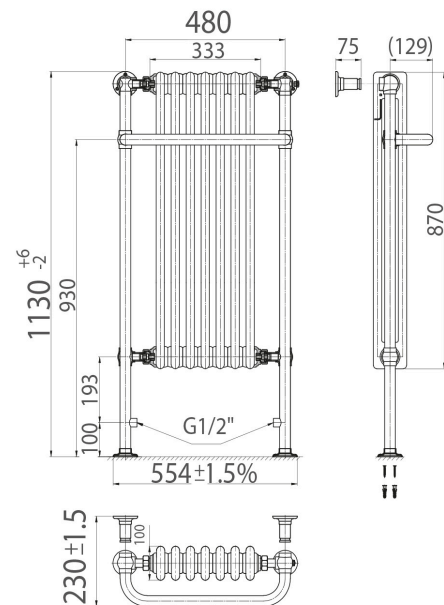

PRODUCT DATA SHEET

Ilkley 7 Column Radiator

Product Code: TRADRAD004

SCUDO
BEAUTIFUL BATHROOMS

0330 124 7290

sales@scudo.co.uk - www.scudo.co.uk

Scudo is the trading name of Harrison Bathrooms Ltd. Whilst we endeavour to ensure that the product information is accurate we accept no liability for any information given. All images are for illustration purposes only. Product images and specification are subject to change. Measurements are in millimetres and are nominal.

Product Name	TRADRAD004
Product Description	Ilkley 7 Column Traditional Radiator
Product Transportation	
Barcode	5060500643881
Country of origin	CN
Commodity code	7322190000
Product Measurements	
Product Weight (KG)	15
Product Width (mm)	554
Product Height (mm)	1130
Product Depth (mm)	230
Primary Packed Measurements	
Packaged Weight	15
Packed Length	230
Packed Width	590
Packed Height	1160

General Information	
Construction Material	Steel
Installation type	Wall/Floor Mounted
Colour / Finish	Chrome & White
Heating Attributes	
Bar Arrangement	7
Number of Bars	7
Radiator Diameter (Ø)	230
RAL Finish	9016
Bar Diameter (Ø)	-
BTU @ 50°C	1082
Thermal Output @ 50°C (WATT's)	1082
Element installation compatible	No
Water Content Volume	11.3
Max Projection (mm)	230
Selected element must not exceed the maximum BTU / Watt out put of the product Seek advice from a competent installer	
First Fix Dimensions	
Pipe Centres C1 (mm)	448 - RV
Pipe Centres C2 (mm)	0

Dimensions
(Measurements in mm)