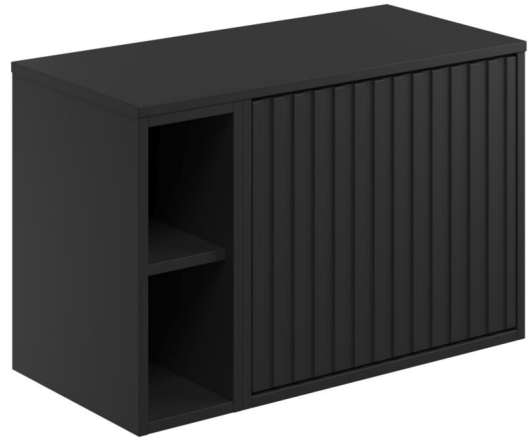

PRODUCT DATA SHEET

Alfie 200 Matt Black

Product Code: ALFIE-200-BLACK

SCUDO
BEAUTIFUL BATHROOMS

0330 124 7290

sales@scudo.co.uk - www.scudo.co.uk

Scudo is the trading name of Harrison Bathrooms Ltd. Whilst we endeavour to ensure that the product information is accurate we accept no liability for any information given. All images are for illustration purposes only. Product images and specification are subject to change. Measurement are in millimetres and are nominal.

| | |
|------------------------------------|----------------------------------|
| Product Name | ALFIE-200-BLACK |
| Product Description | Alfie 200mm Open Unit Matt Black |
| Product Transportation | |
| Barcode | 5060964932873 |
| Country of origin | China |
| Commodity code | 6810999000 |
| Product Measurements | |
| Product Weight (KG) | 7.5 |
| Product Width (mm) | 200 |
| Product Height (mm) | 500 |
| Product Depth (mm) | 389 |
| Product Length (mm) | 0 |
| Primary Packed Measurements | |
| Packaged Weight | 8.25 |
| Packed Length | 220 |
| Packed Width | 420 |
| Packed Height | 520 |
| Packaging Weights | |
| Card (kg) | 0.75 |
| Paper (kg) | 0 |
| Wood (kg) | 0 |
| Plastic (kg) | 0.02 |
| Compliance DOP | N/a |