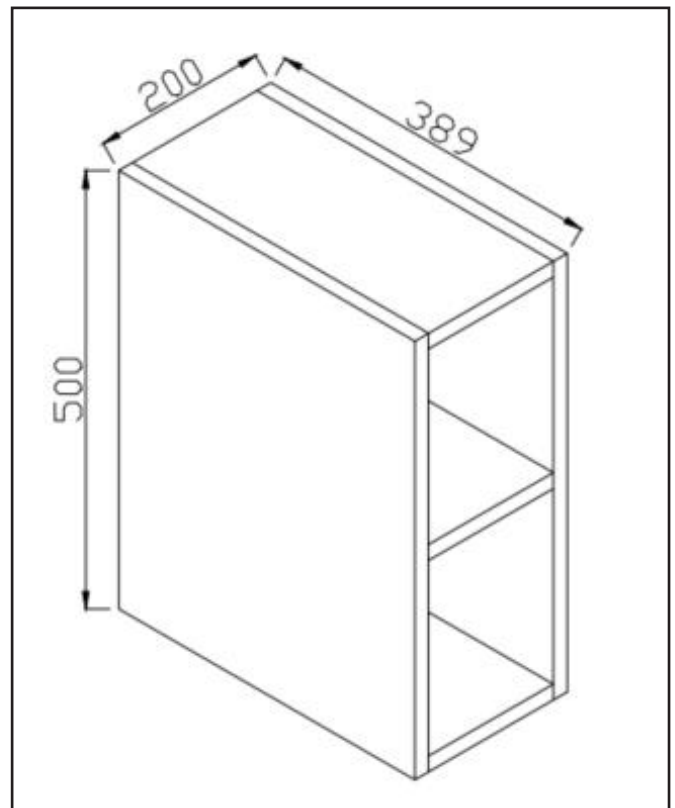

General Information	
Construction Material	MFC
Installation type	Wall Mounted
Colour / Finish	Matt Black
Furniture Attributes	
Supplied Fully Assembled	Yes
Number Of Drawers	0
Number Of Doors	0
Soft Close Doors / Drawers	N/a
Moisture resistant	Yes
Internal Shelves	1
Door Opening Width (mm)	N/a
Draw Opening Distance (mm)	N/a
Recommended Concealed Cistern	0
False Draws	No
Number of False Draws	No
Can the door be swapped over to open the opposite way	No
Which side is the door hinge located	N/a
Compatible Furniture Part Code	ALFIE
Compatible Basin Part Code	N/a
Handles	
Handle Style	N/a
Handle Finish	N/a
Handle Material	N/a
Number of Handles	N/a

Dimensions
(measurements in mm)