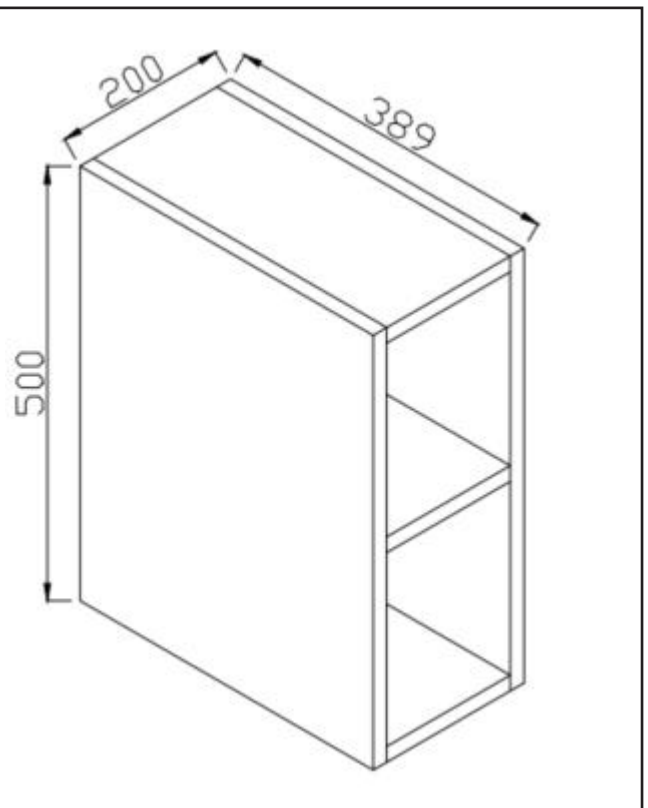

Product Name	ALFIE-200-OAK
Product Description	Alfie 200mm Open Unit Sonoma Oak
<b>Product Transportation</b>	
Barcode	5060964932675
Country of origin	China
Commodity code	6810999000
<b>Product Measurements</b>	
Product Weight (KG)	7.5
Product Width (mm)	200
Product Height (mm)	500
Product Depth (mm)	389
Product Length (mm)	0
<b>Primary Packed Measurements</b>	
Packaged Weight	8.25
Packed Length	220
Packed Width	420
Packed Height	520
<b>Packaging Weights</b>	
Card (kg)	0.75
Paper (kg)	0
Wood (kg)	0
Plastic (kg)	0.02
Compliance DOP	N/a

**Dimensions**  
(measurements in mm)