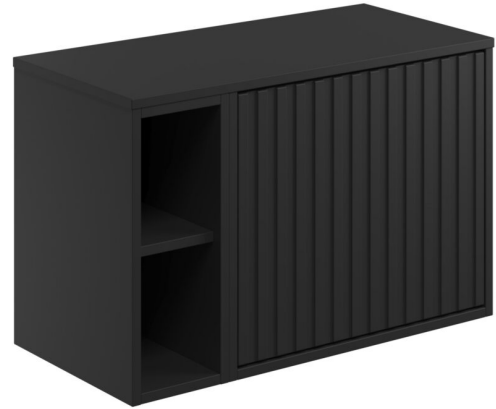

PRODUCT DATA SHEET

Alfie 800 Worktop Matt Black

Product Code: ALFIE-800-TOP-BLACK

SCUDO
BEAUTIFUL BATHROOMS

0330 124 7290

sales@scudo.co.uk - www.scudo.co.uk

Scudo is the trading name of Harrison Bathrooms Ltd. Whilst we endeavour to ensure that the product information is accurate we accept no liability for any information given. All images are for illustration purposes only. Product images and specification are subject to change. Measurement are in millimetres and are nominal.

Product Name	ALFIE-800-TOP-BLACK
Product Description	Alfie 800mm x 400mm Worktop Matt Black
Product Transportation	
Barcode	5060964932910
Country of origin	China
Commodity code	6810999000
Product Measurements	
Product Weight (KG)	4
Product Width (mm)	790
Product Height (mm)	395
Product Depth (mm)	18
Product Length (mm)	0
Primary Packed Measurements	
Packaged Weight	4.35
Packed Length	815
Packed Width	415
Packed Height	26
Packaging Weights	
Card (kg)	0.35
Paper (kg)	0
Wood (kg)	0
Plastic (kg)	0
Compliance DOP	N/a

General Information	
Construction Material	MFC
Installation type	Wall Mounted
Colour / Finish	Matt Black
Furniture Attributes	
Supplied Fully Assembled	Yes
Number Of Drawers	0
Number Of Doors	0
Soft Close Doors / Drawers	N/a
Moisture resistant	Yes
Internal Shelves	0
Door Opening Width (mm)	N/a
Draw Opening Distance (mm)	N/a
Recommended Concealed Cistern	0
False Draws	No
Number of False Draws	No
Can the door be swapped over to open the opposite way	No
Which side is the door hinge located	N/a
Compatible Furniture Part Code	ALFIE
Compatible Basin Part Code	COUNTERTOP001
Handles	
Handle Style	N/a
Handle Finish	N/a
Handle Material	N/a
Number of Handles	N/a