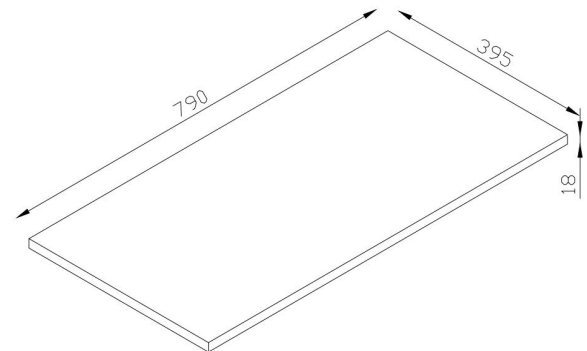

General Information	
Construction Material	MFC
Installation type	Wall Mounted
Colour / Finish	Matt Black
Furniture Attributes	
Supplied Fully Assembled	Yes
Number Of Drawers	0
Number Of Doors	0
Soft Close Doors / Drawers	N/a
Moisture resistant	Yes
Internal Shelves	0
Door Opening Width (mm)	N/a
Draw Opening Distance (mm)	N/a
Recommended Concealed Cistern	0
False Draws	No
Number of False Draws	No
Can the door be swapped over to open the opposite way	No
Which side is the door hinge located	N/a
Compatible Furniture Part Code	ALFIE
Compatible Basin Part Code	COUNTERTOP001
Handles	
Handle Style	N/a
Handle Finish	N/a
Handle Material	N/a
Number of Handles	N/a