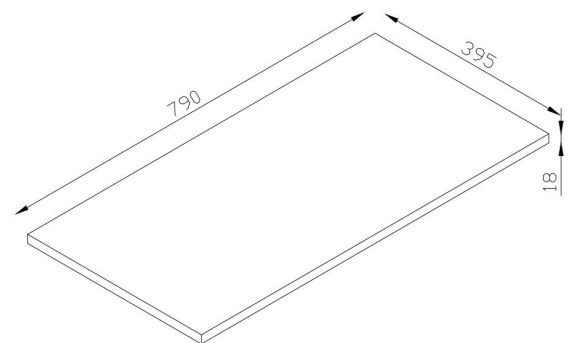

Dimensions
(measurements in mm)

LIFETIME GUARANTEE

We are confident in our products and we want our customer to be, we proudly give a lifetime guarantee on our taps and showers, further details can be found on our website