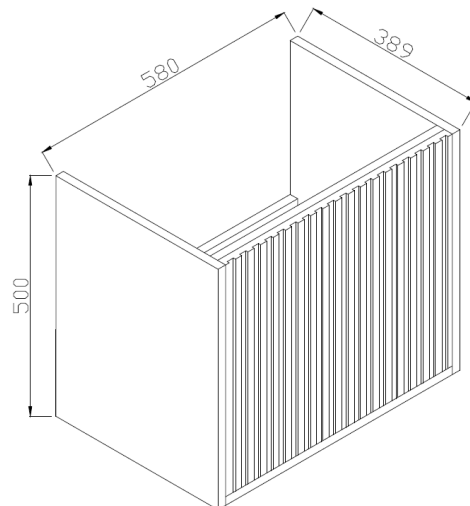

Product Name	ALFIE-FL-BLACK-600
Product Description	Alfie 600mm Vanity Matt Black
<b>Product Transportation</b>	
Barcode	5060964932897
Contry of origin	UK
Comodity code	6810999000
<b>Product Measurements</b>	
Product Weight (KG)	20
Product Width (mm)	580
Product Height (mm)	500
Product Depth (mm)	389
Product Length (mm)	0
<b>Primary Packed Measurements</b>	
Packaged Weight	21.25
Packed Length	520
Packed Width	410
Packed Height	610
<b>Packaging Weights</b>	
Card (kg)	1.25
Paper (kg)	0
Wood (kg)	0
Plastic (kg)	0.05
Compliance DOP	N/a

**Dimensions**  
(measurements in mm)